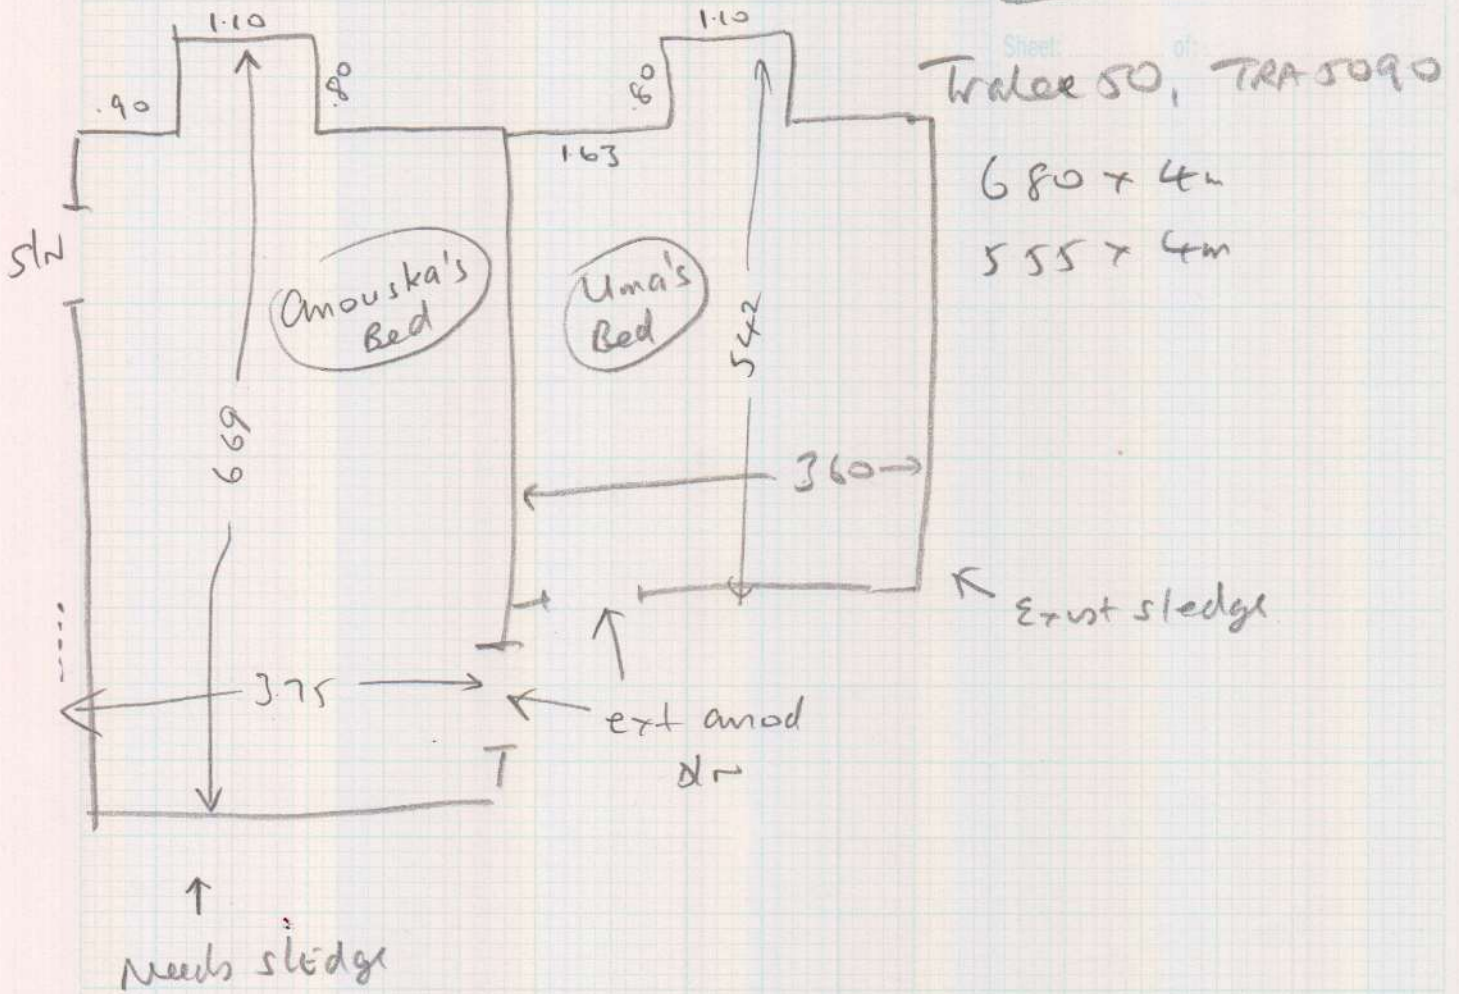

R17250

MRS V. CHANDRA
7 PROSPECT PLACE
RAYNES PARK
SW20 0TP

1021

R17250

MRS V. CHANDRA
7 PROSPECT PLACE
RAYNES PARK
SW20 0JP

Sheet of
Trailer 50, TRA 5090

680 x 4m
555 x 4m

10R1