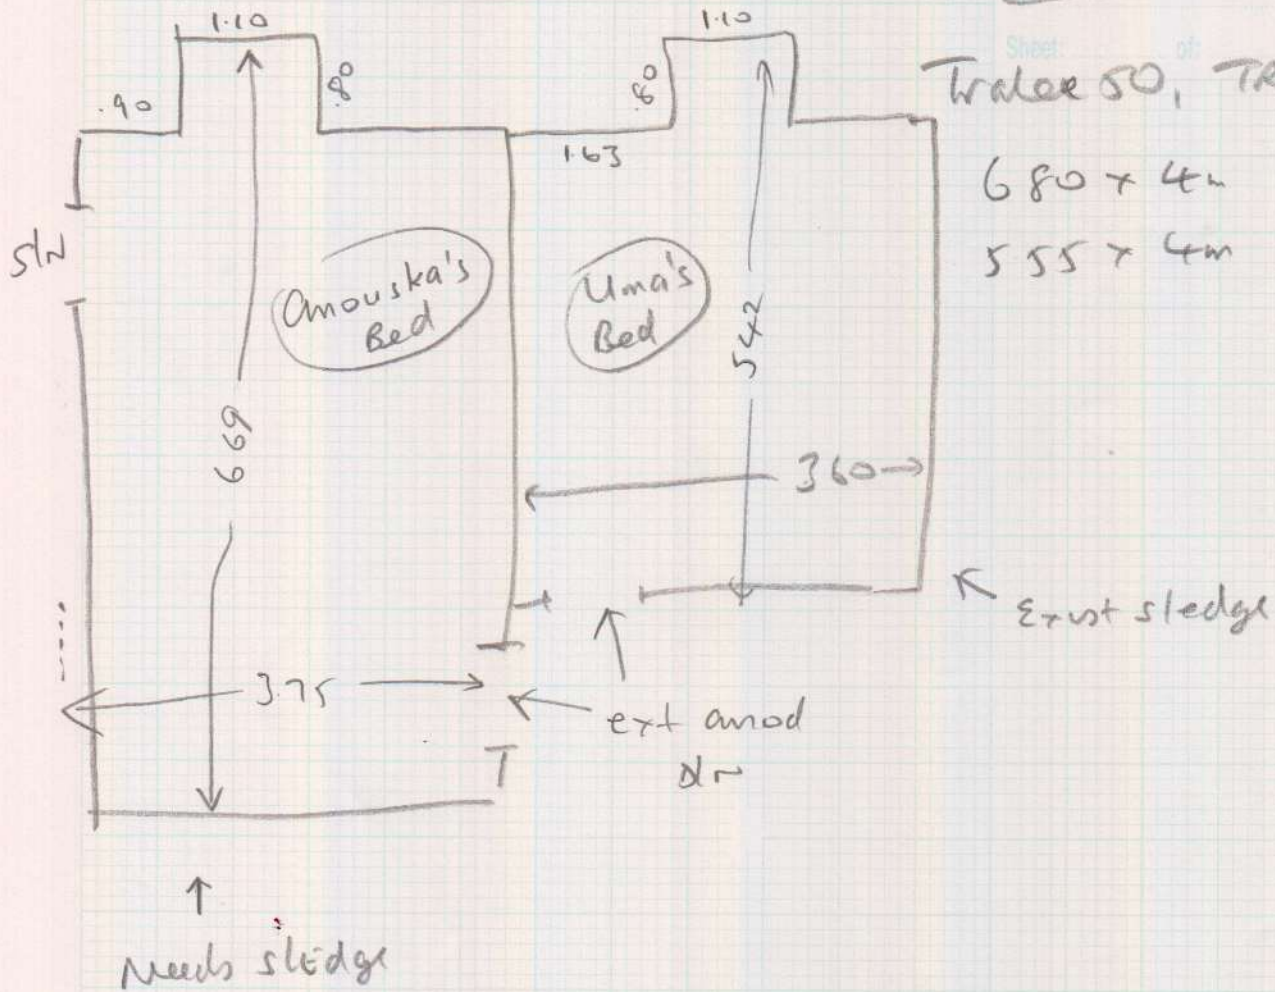

R17250

MRS V. CHANDRA
7 PROSPECT PLACE
RAYNES PARK
SW20 0TP

1021

R17250

MRS V. CHANDRA
7 PROSPECT PLACE
RAYNES PARK
SW20 0JP

Sheet of
Trailer 50, TRA 5090

680 x 4m
555 x 4m

10R1