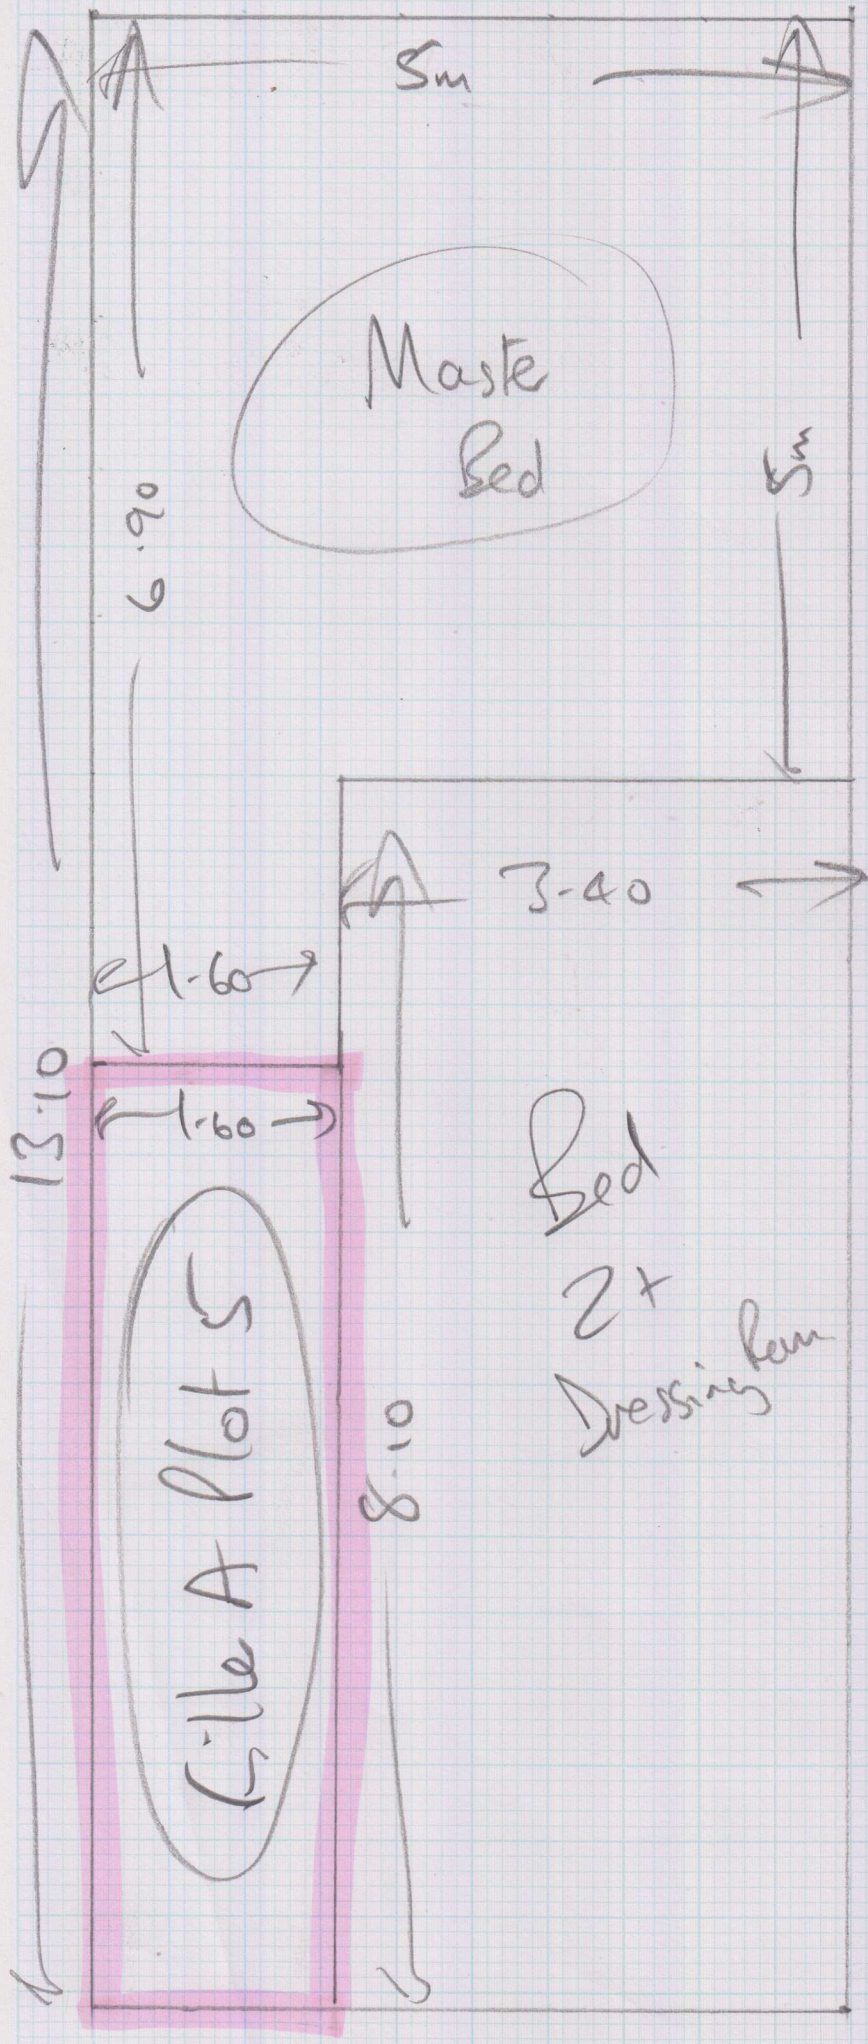

Job No: R17257
 Name: Halebaume
 Address: Plot 7 The Ridge
 Ridgeman Rd
 Sunninghill.
 Tel:
 Sheet: SL5 9RN

Plan 13.10 x 5m
 Dress 1 2.80 x 5m
 Bed 3 3.70 x 5m

 19.60 x 5m

Important
 Leave Cille A
 @ warehouse