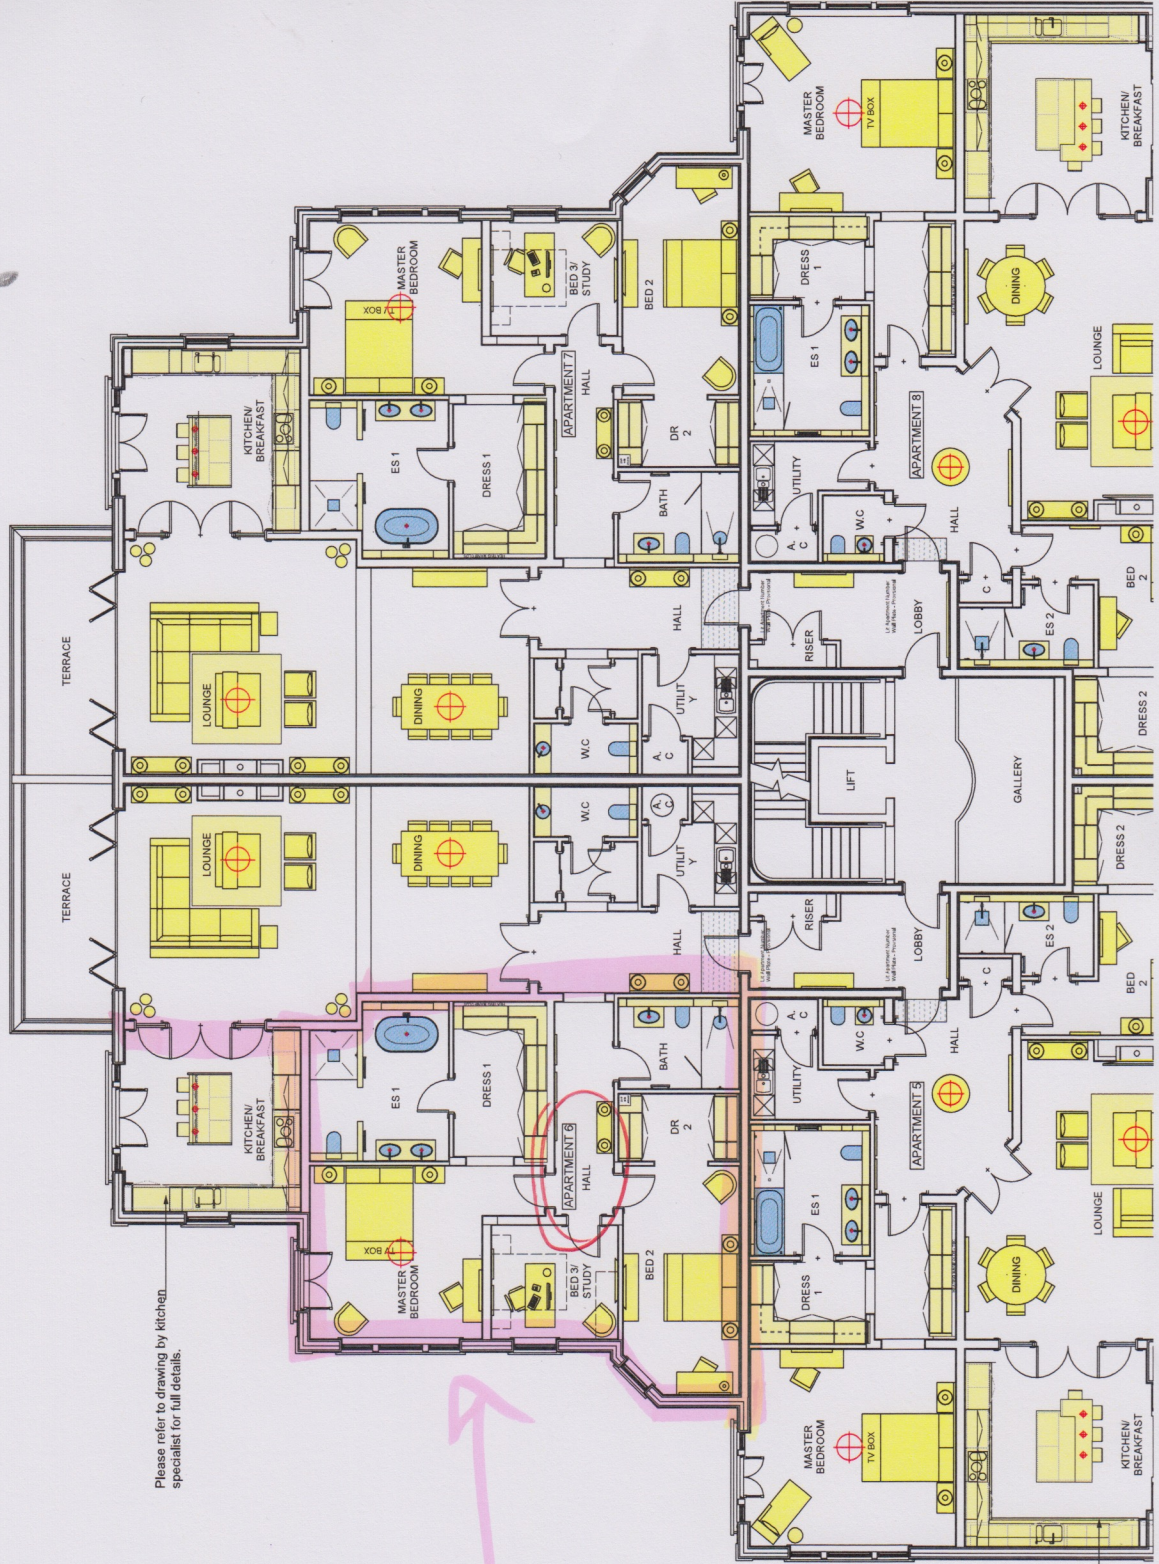

Halebourne
R17253
Zof 2.

Please refer to drawing by kitchen specialist for full details.