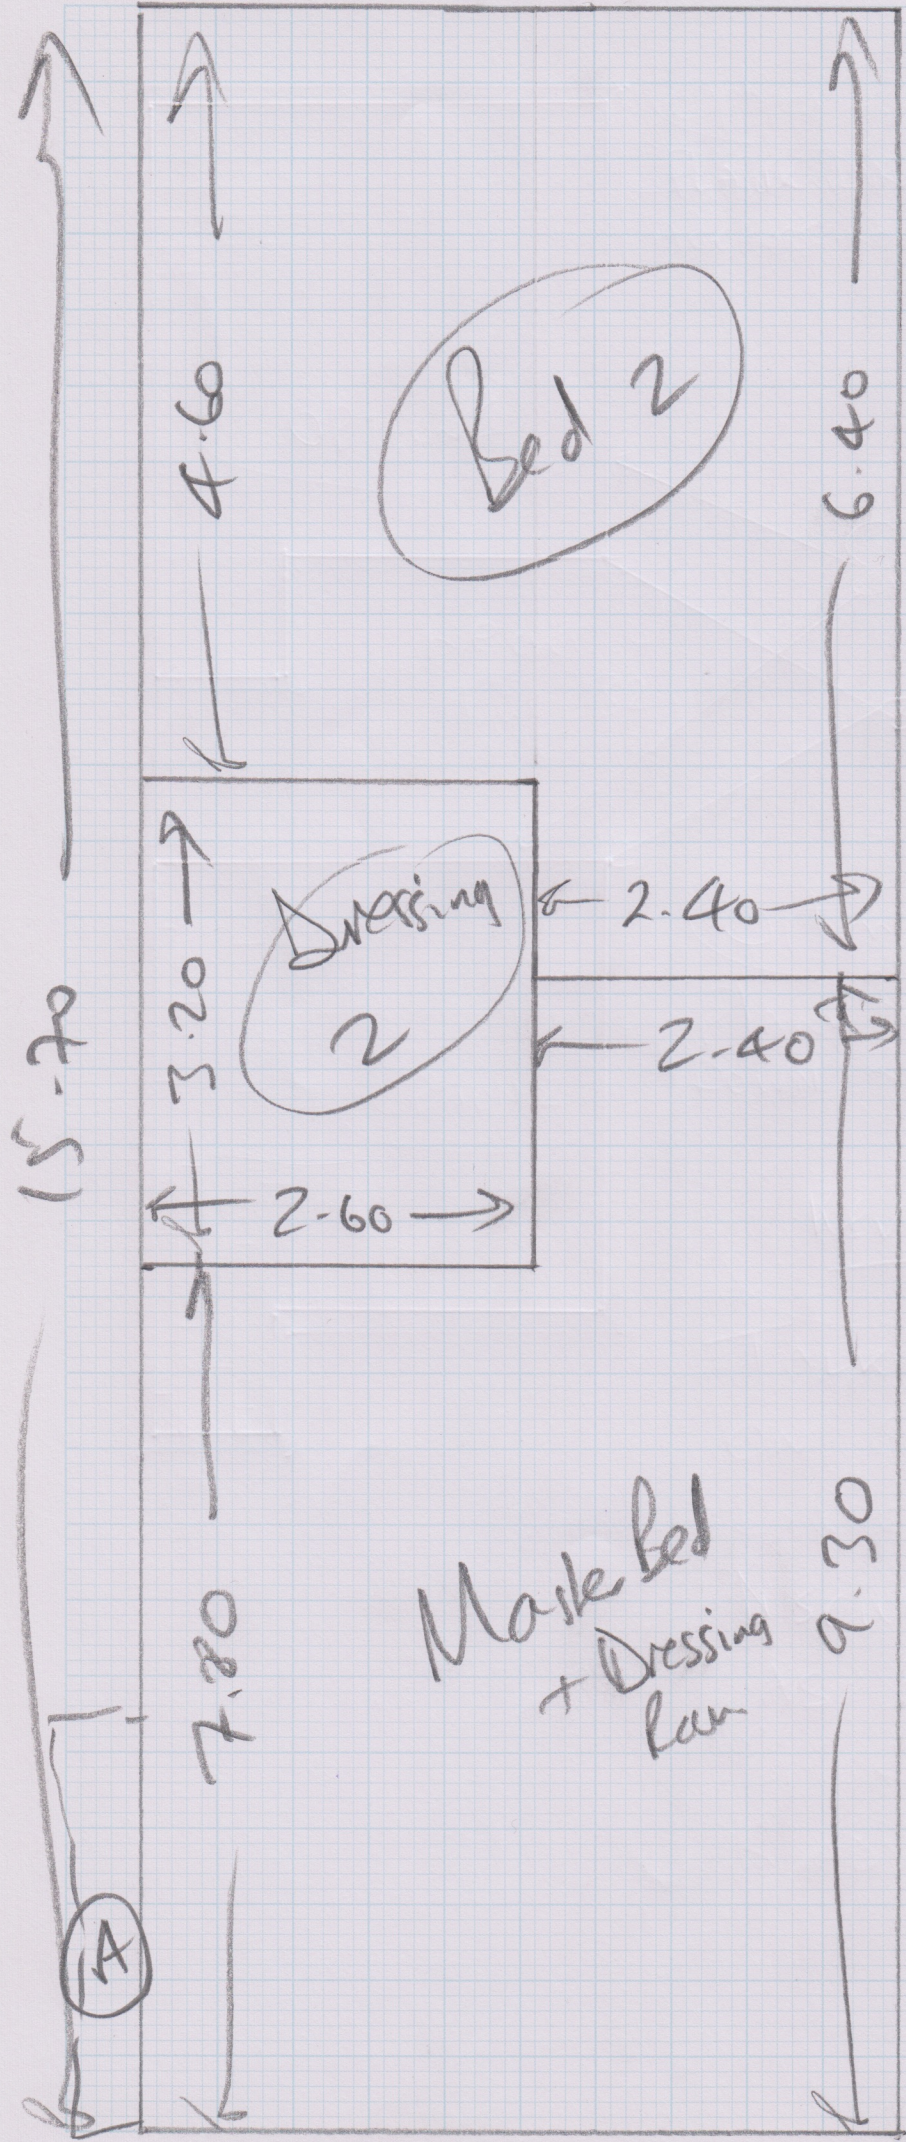

Job No: R17254  
Name: Halobanne  
Address: 5 The Ridge  
Ridgmont Rd  
SLS 9RN.  
Tel:  
Sheet: 1 of 2

Wareney 635  
Bambalux 870

15.70 x 5m.

See Note below  
Important.

Take filler (A)  
6.20 x 1.60  
from Plot 6.

Malebourne  
R17254  
2 of 2

Please refer to drawing by kitchen specialist for full details.

Please refer to drawing by kitchen specialist for full details.

*Appt 5*