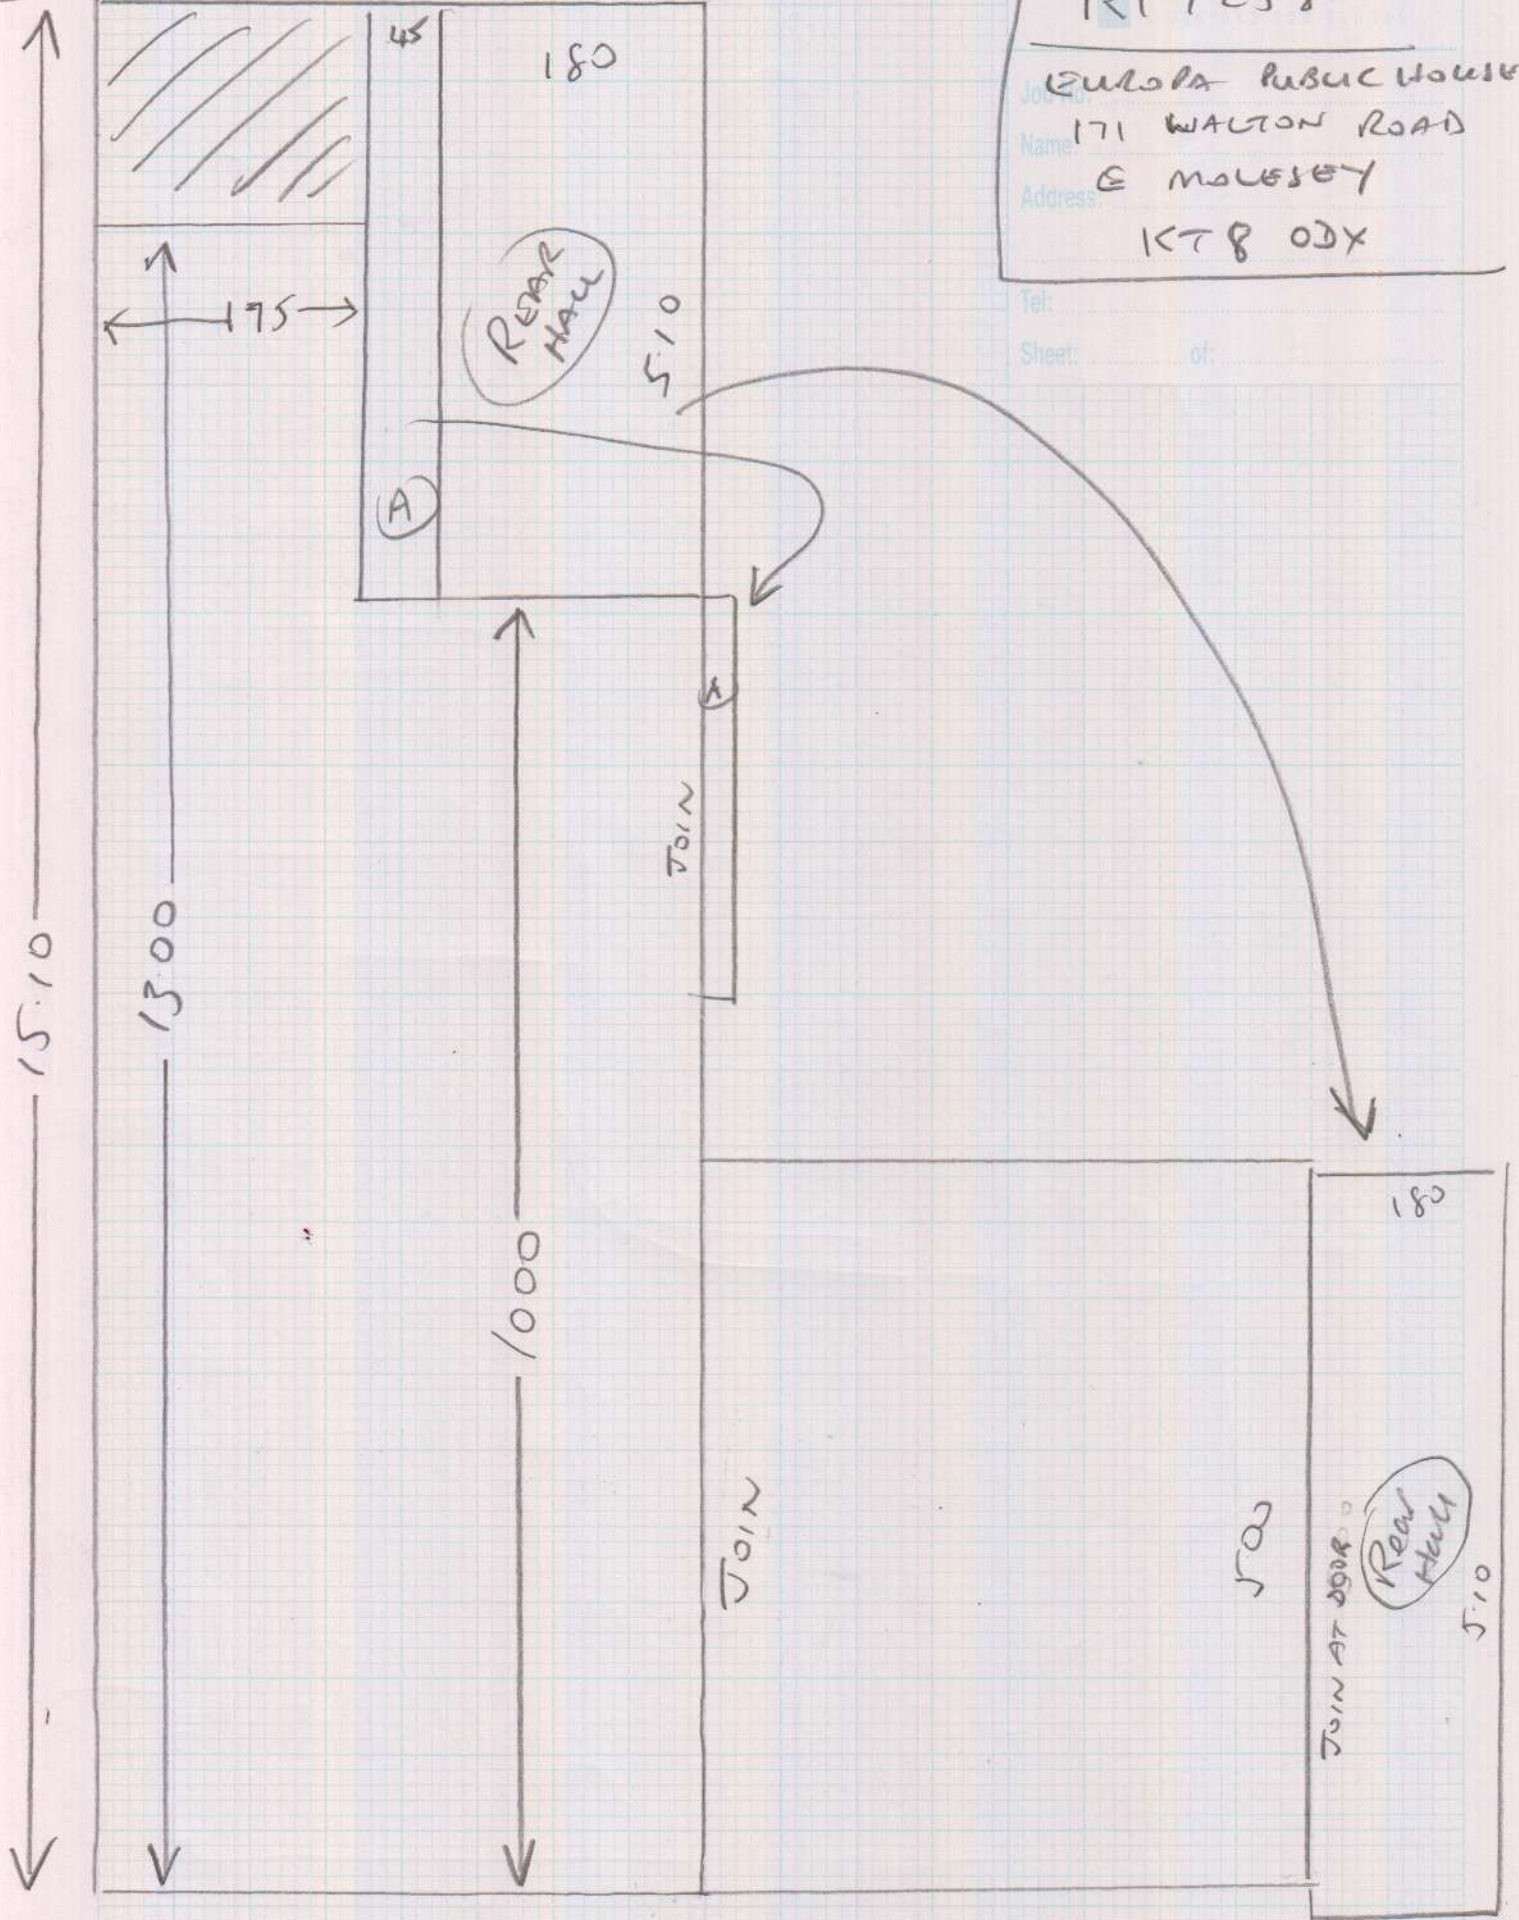

CLAMP

4m

R17258

Eulalia Public House
171 WALTON ROAD
E MOLESBY
KT8 0DX

10K2