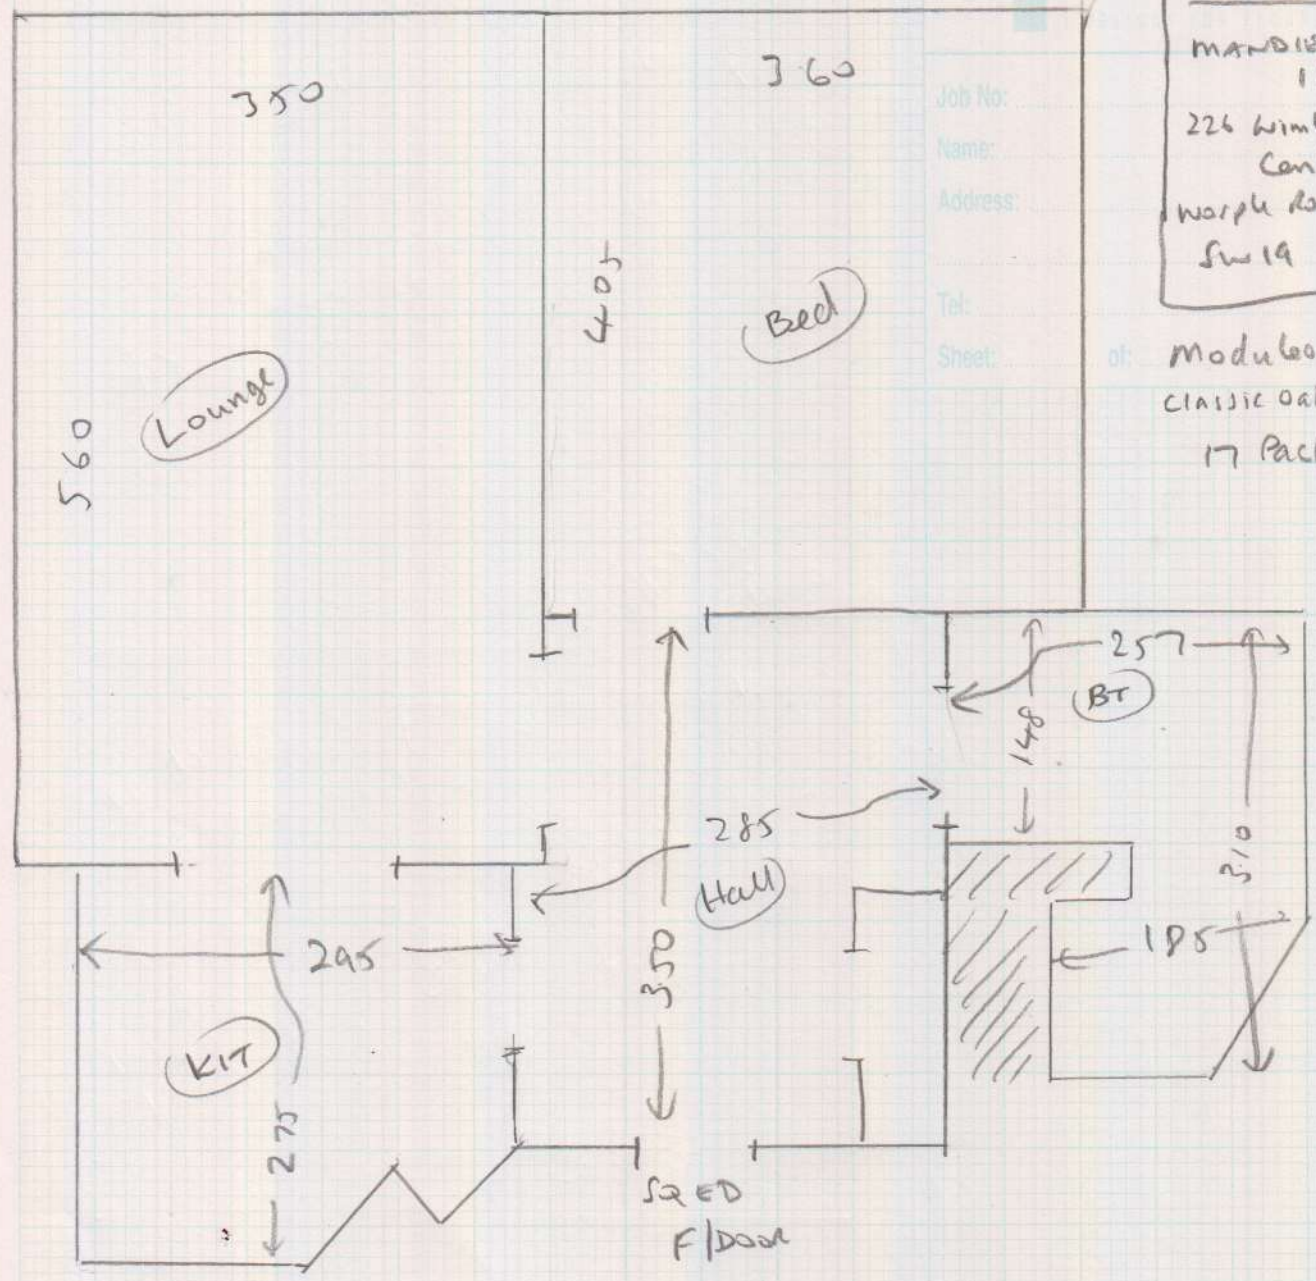

R17 259

MANDIE
1 ROOMS

226 Wimbleton
Central
Worple Road
SW19

Job No:
Name:
Address:
Tel:
Sheet:

of: Modules Select
Classic Oak 24864
17 Packs

Solid floors

Uplift carpets in Lounge, Bed + Hall

Uplift stick vinyl in kitchen

Uplift loose vinyl in bathroom

All needs STAP GAP 300

(10PI)