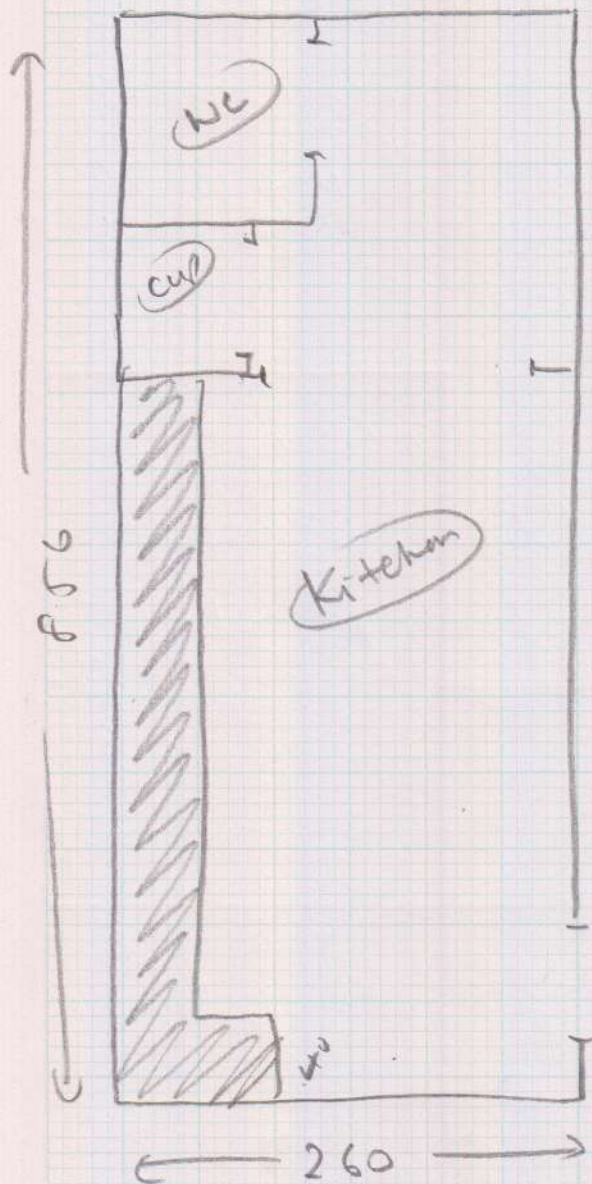

R17268

MR. A. JUDGE

53 Stanton Road

Address: R. Park

JW20 8RW

Secura - Greg Prosser  
2119

9.00 x 3

No uplift

Existing prep.

move machines

Seal edges silicone

Fit all in one piece

(1021)