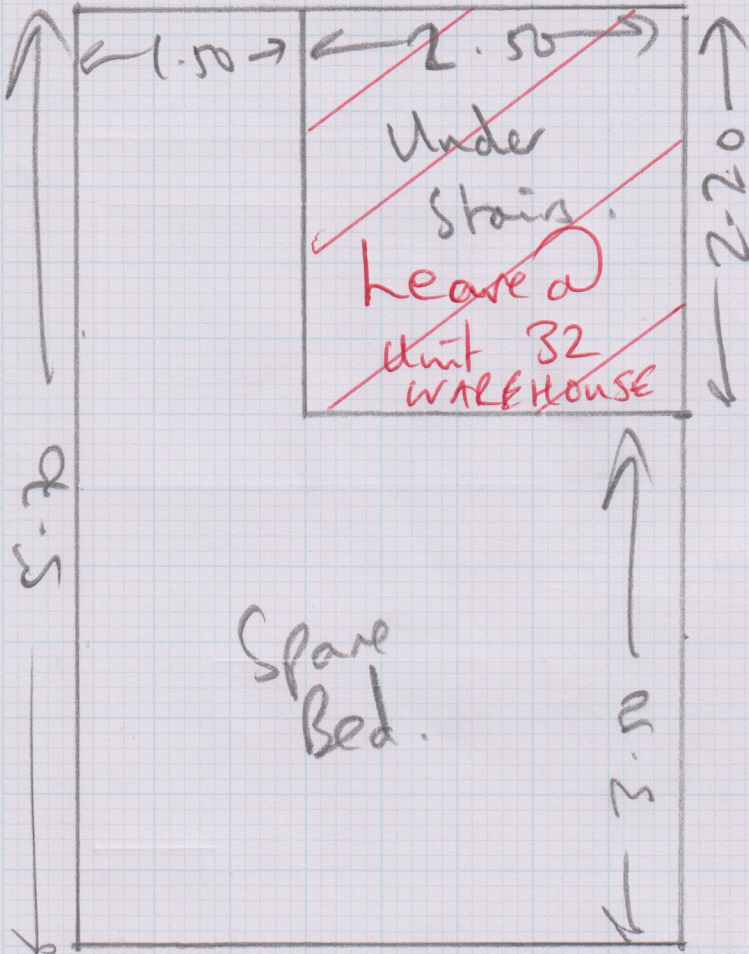

Job No: R17275
Name: Clark
Address: 196 Coombelane
Sw20 0BT
Tel:
Sheet: 1 of 2

Woburn 249/02
5.7 x 4m

Part 1.
Fit Spare bed.
leave Under Stairs
a Warehouse for
fitting a lot etc.

under str
clB

hcbaclark

@aol.com

mrcarpet
SIGNS FOR FLOORS
Job No R17275
Name Beverly Clark
Address 116 Combe Lane
SW00 0QT.
Tel: 2/2.
8944-0290

07711 - 947515.

Car at front door
1.41 x .98

w/ robes
~~14th June.~~
3rd May
Week 13th June

5-7 x 4m

Woburn 24902 - R1791
~~Beaten Hba-02 R17070.~~

20m