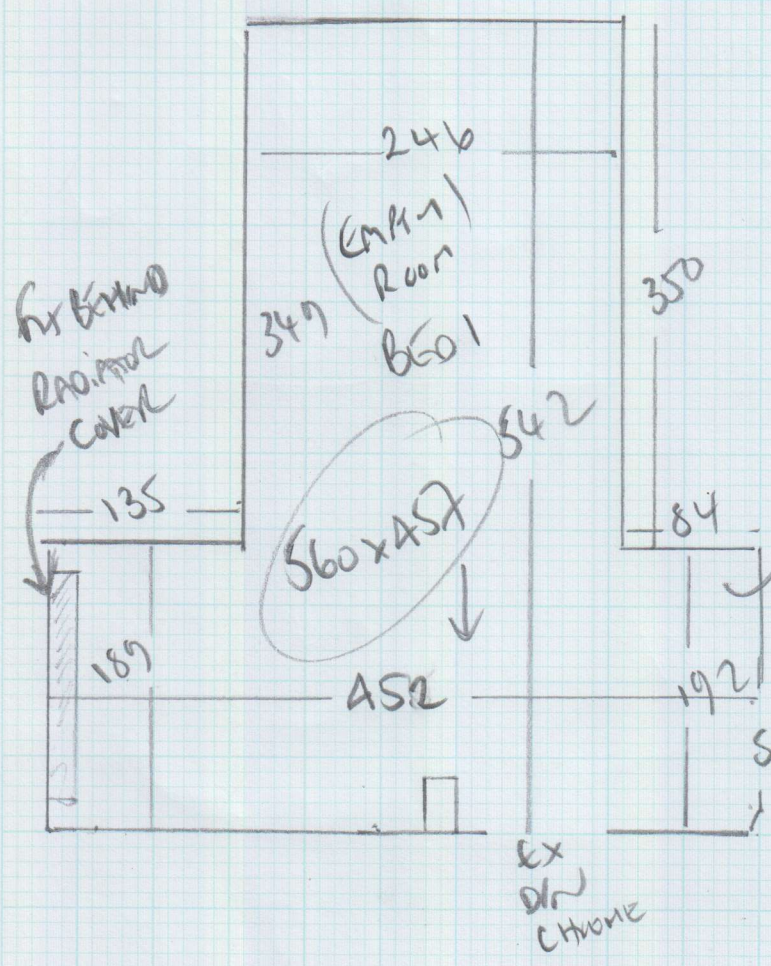

Job No: R17292
 Name: BRUCE
 Address: 123 HOME LAUNDRY
 SW19 7H7
 Tel:
 Sheet: 1 of 1

This section requires padding
 H/BAND 195 x 85cm
 ULTIMA MAJOL
 Coral Coral
 560 x 457
 2560m²

ULTIMA MAJOL
 Coral DUNE GREEN
 600 x 400
 290 x 400
 890 x 400 3560m²
 290 x 400
 (DEN) GREEN ROOM
 398
 (Empty Room)
 277