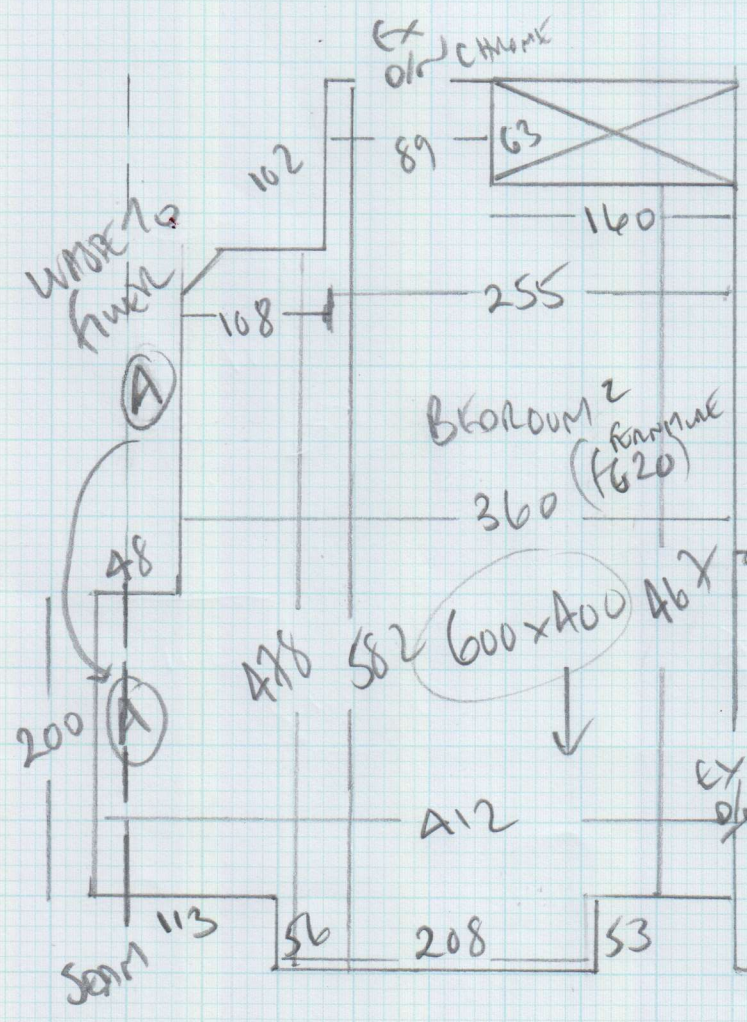

Job No: R17292
 Name: BRUCE
 Address: 123 HOME LAUNDRY
 SW19 7H7
 Tel:
 Sheet: 1 of 1

This section requires padding
 H/BAND 195 x 85cm
 ULTIMA MAJOL
 Coral Coral
 560 x 457
 2560m²

ULTIMA MAJOL
 Coral DUNE GREEN
 600 x 400
 290 x 400
 890 x 400 3560m²
 290 x 400
 (DEN) GREEN ROOM
 398
 (Empty Room)
 277