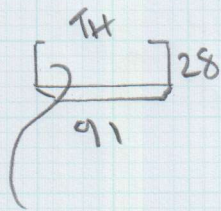

Job No: R17293
 Name: BLAKE
 Address: 18 ROSEVINE ROAD
 SW20 8LB
 Tel:
 Sheet: 1 of 1

WOOD LANDING

Tot Rose

28×91

17

45×92

w1 68×107

w2 88×120

w3 65×72

107

40×74

61W 45×87

To Wood floor

IN HANDY

Hammer Twist 4202'

Color 215

Carpet

250 x 400

10m²