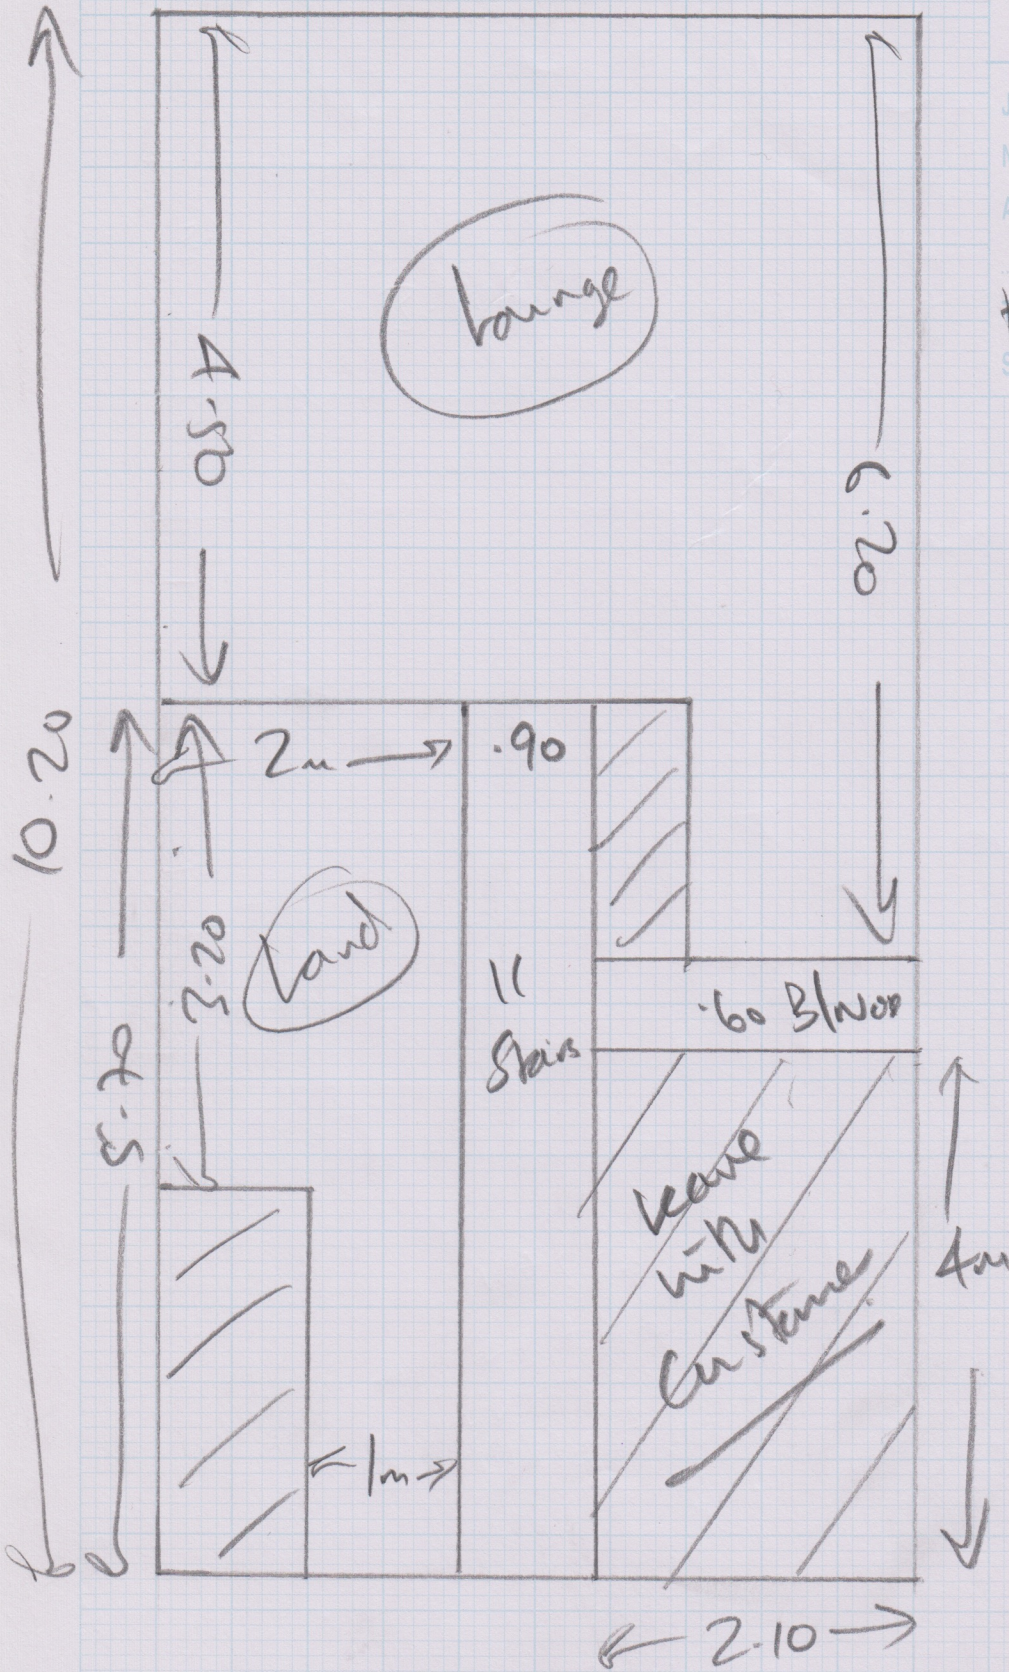

Job No:
Name:
Address:
Tel:
Sheet:

R17294.
Kaleo Kaleo
Anaae.

1 of 2
of
Lounge + lobby.

Fittin' Piece.

Dr 1
Tile 11111
Stairs 3x12mm

Tile

Tile

Tile

Tile

Dr 1

Tile

Wood

Wood
Wood

Blouse
11a 8

44 x 1m

Lounge

Loud.

Job No: R17294.
Name: Warren
Address: The White Lodge
Holmwood Park Ave
Sheet: Ayrington
BR6 8NG

2 of 2

Natural loop
Buckle Knot

10.20 > 5m

Waste
4m x 2.10

Check with Curstane if Bottom
rise to be Carpeted as T+T over nosing.