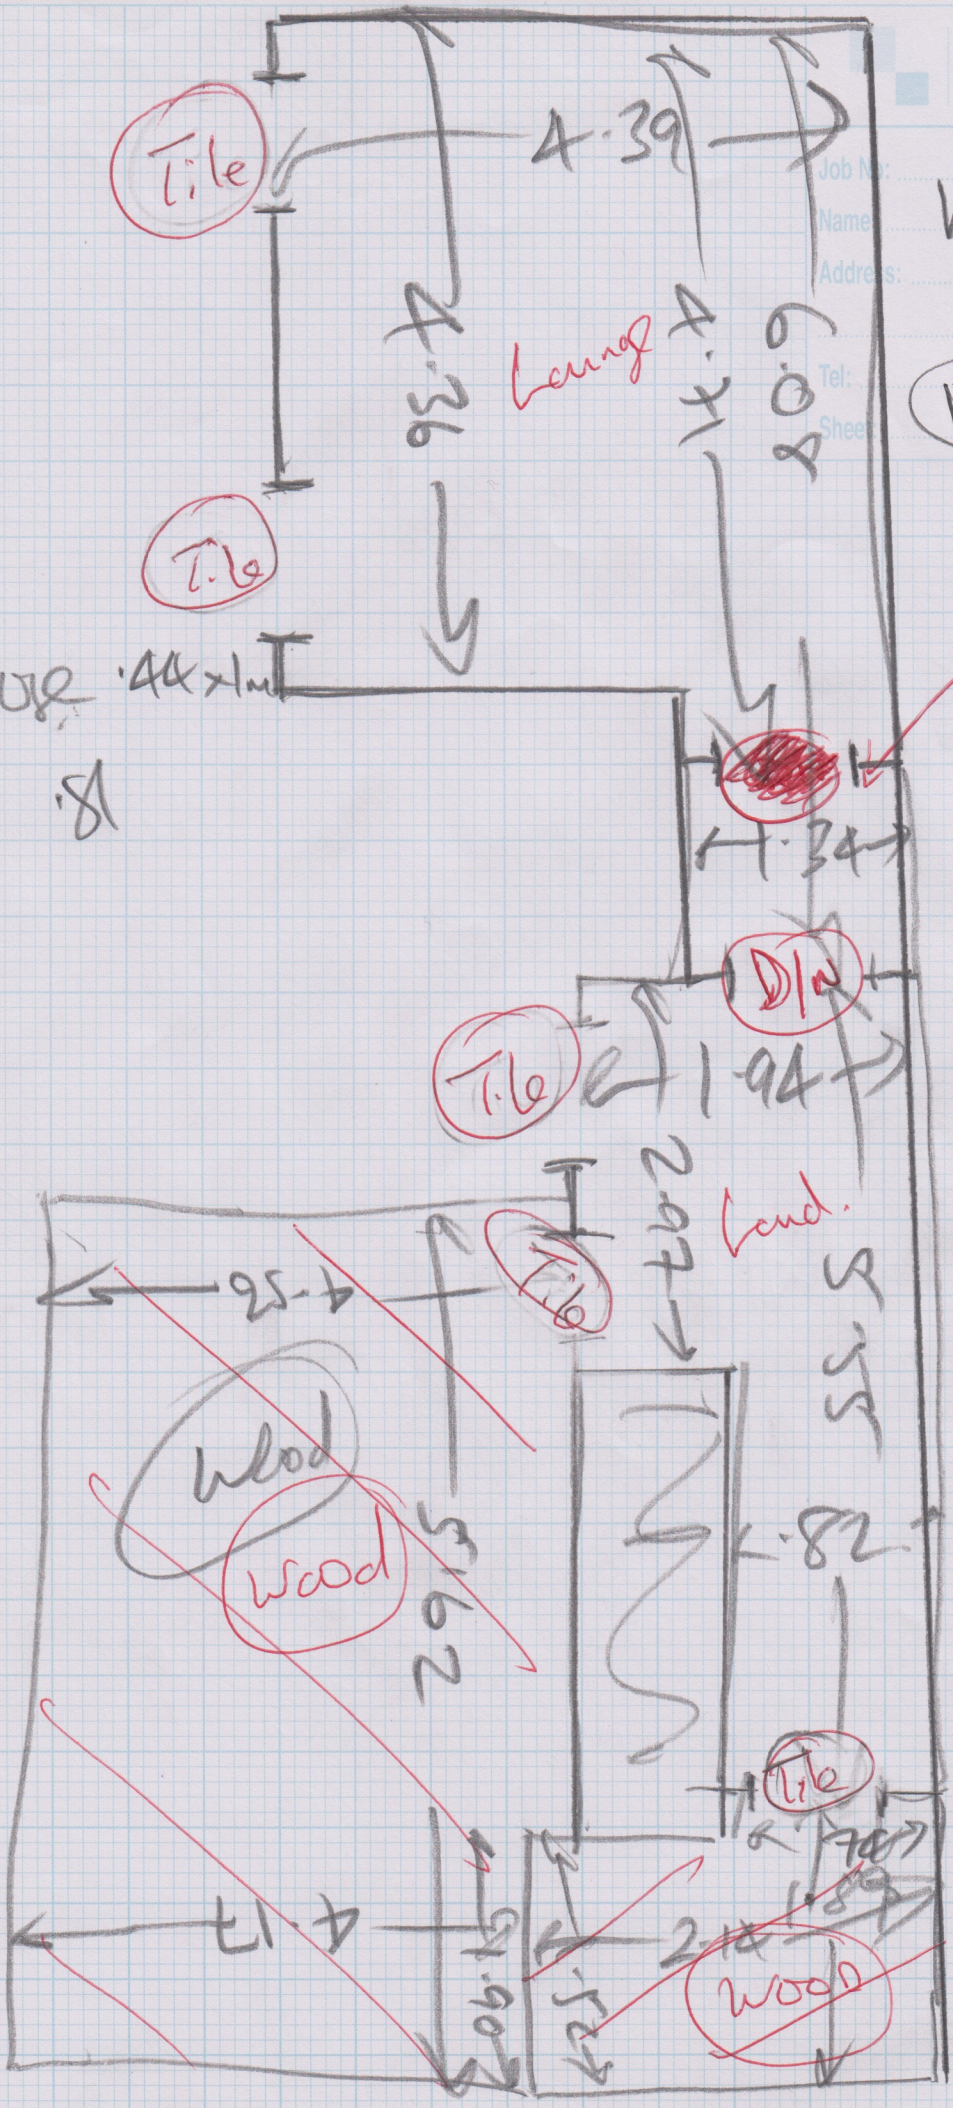

Job No:
Name:
Address:
Tel:
Sheet:

R17294.
Kaleo Kaleo
Anaae.

1 of 2
of
Lounge + lobby.

Fittin' Piece.

Dr 1
Tile 11111
Stairs 3x12mm

Tile

Tile

Tile

Tile

Dr 1

Tile

Wood

Wood
Wood

Blouse
11a 8

44 x 1m

Lounge

Loud.

Job No: R17294.
Name: Warren
Address: The White Lodge
Holmwood Park Ave
Sheet: Ayrington
BR6 8NG

2 of 2

Natural loop
Buckle Knot

10.20 > 5m

Waste
4m x 2.10

Check with Curstane if Bottom
rise to be Carpeted as T+T over nosing.