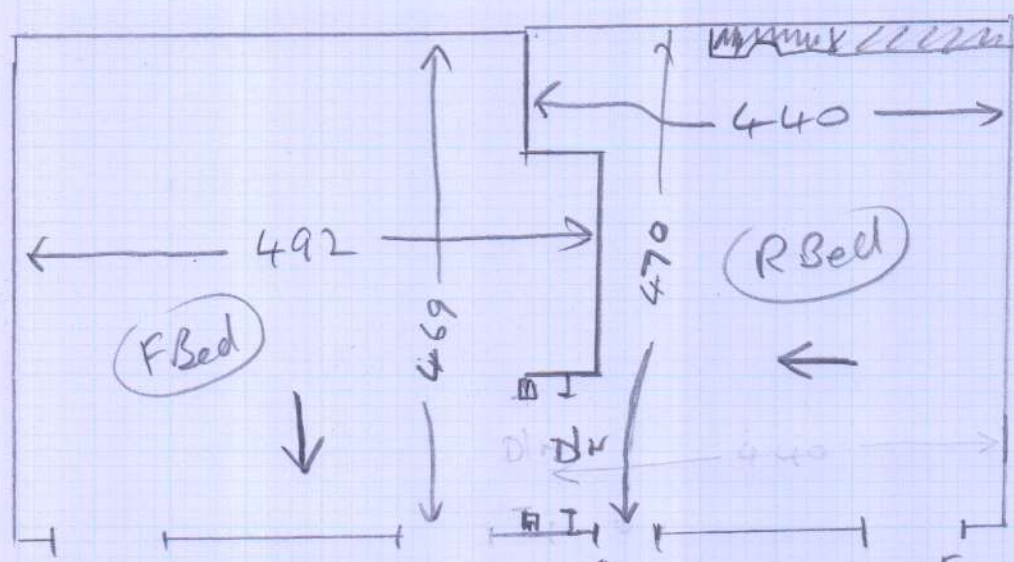

Part 1

F Bed : Cotswold, Supter 480 x 5m
 R Bed : Cotswold, Supter 450 x 5m

R17304

Job: Mrs P. AMALOU
 Name: 12 DENMARK AVE
 Address: WIMBLEDON
 SW19 4HF

Against 22mm high wood in bathroom
 Fit 9+6mm shims + gripper
NO DOOR BAR

↑ EXISTING THRESHOLDS
 Fit 6mm shims against thresholds + gripper.
 Customer doesn't want door bars

↑ Against 22mm high wood in bathroom.
 Fit 9+6mm shims + gripper
NO DOOR BAR

(1021)

Part 1 of Job