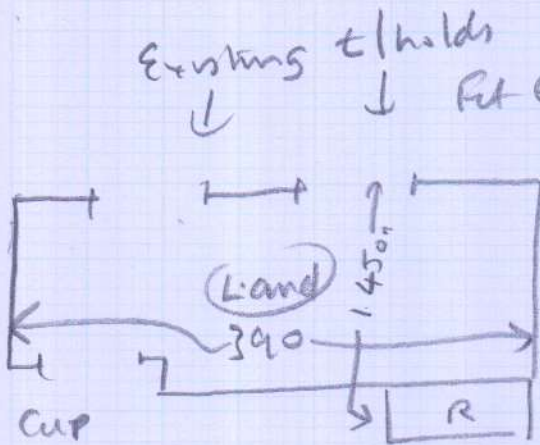

Part 2

R17304

MRS P. AMALOU
12 DENMARK AVE
WIMBLEDON
SW19 4HF

Ultima Major
Formid
1.55 x 4m

Fit 6mm shims
against the
thresholds +
Fit gripper
NO DOOR BARS

10R1

Part 2
of job