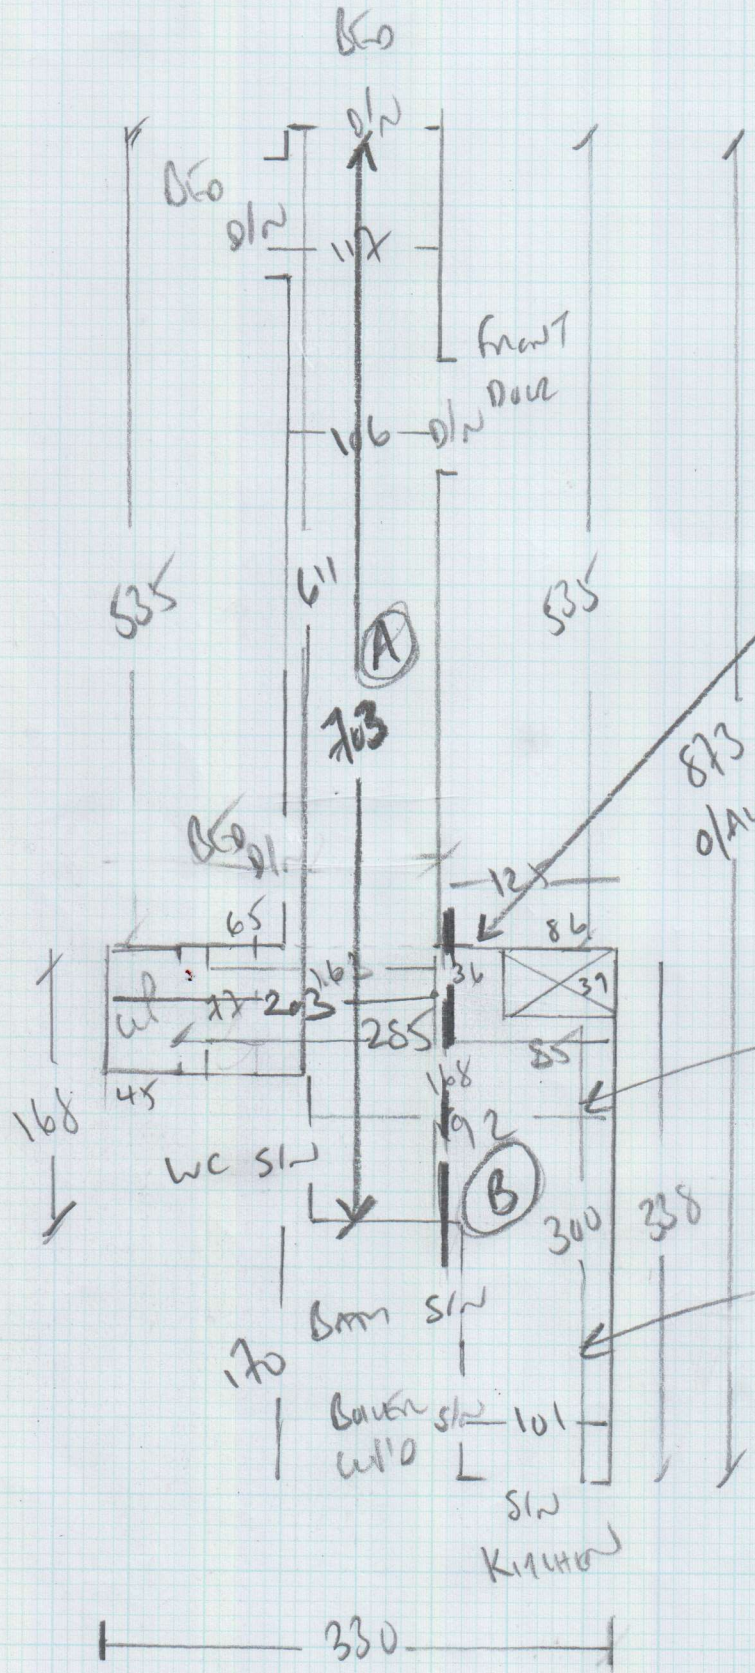

Job No: R17328
Name: JACKIE BRAND
Address: RE WILLIAMS
61415 CURT
Tel: WENTUE ROAD
Sheet: SW20807

1 of 2

Oxford Smile
Color Nuffield

320 x 366

26.35m²

* PATTERN MATCH STRIPES *
WHEN SEAMING 2 PIECES
* TOGETHER *

HALLWAY

Job No: R17328
 Name: WILLIAMS / JACIE BUND
 Address: 6 PLYS COURT
 WOLFE LAJ
 SW20807
 Sheet: 2 of 2

SEAM HOLE
+ PATTERN MATCH STRIPES

This Area Requires
5 Strips Combed
to the in Missing Gaps
New Gutter Needs Replaced
Here 4 Strips

Total 35
 x 35 = 1225
 3000