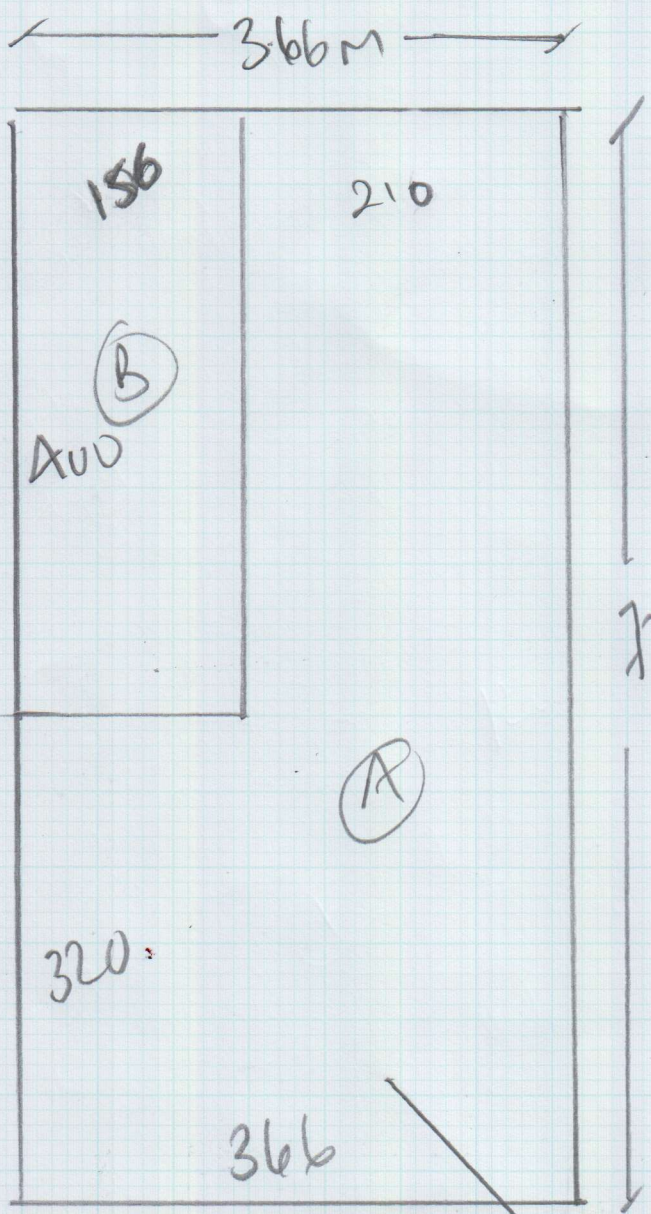

Job No: R17328
Name: JACKIE BRAND
Address: RE WILLIAMS
61415 CURT
Tel: WENTUE ROAD
Sheet: SW20807

1 of 2

Oxford Smile
Color Nuffield

320 x 366

26.35m²

* PATTERN MATCH STRIPES *
WHEN SEAMING 2 PIECES
* TOGETHER *

HALLWAY

Job No: R17328
 Name: WILLIAMS / JACIE BUND
 Address: 6 PLYS COURT
 WOLFE LAJ
 SW20807
 Sheet: 2 of 2

SEAM HOLE
+ PATTERN MATCH STRIPES

This Area Requires
5 Strips Combed
to the in Missing Gaps
New Gutter Needs Replaced
Here 4 Strips

Total 35
 x 35 = 1225
 3000