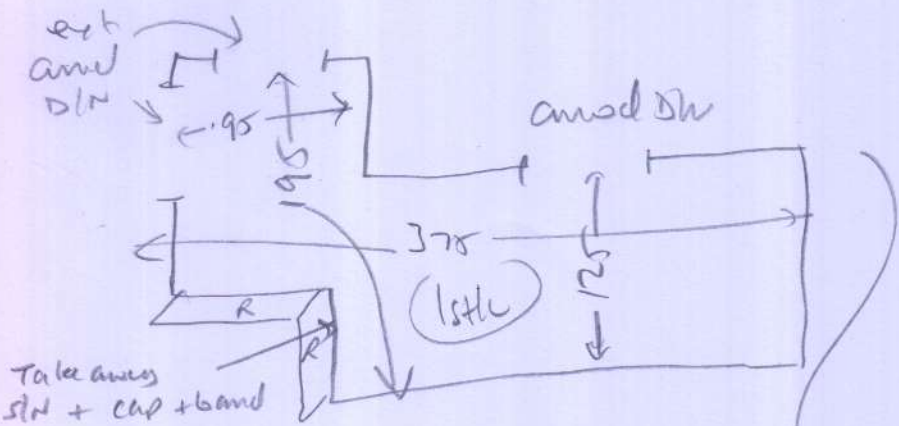

R17346

Mrs S. BROWN
 107 Canterbury Road
 Morden
 SM4 6QJ

5.85 x 4m

Existing sledge
 3 x existing straps
 Needs 1 new strap

1 or 2

R17346

Mrs S. BROWN
07 Canterbury Rd
Morden
SM4 6QJ

Drawn

TOP STAIRS

- TL 1.08m x 0.96m (ext and slw)
- (9) 0.50 x 0.64
- W1 0.65 x 0.83
- W2 0.70 x 0.98
- W3 0.70 x 0.64

wood
no upholstery
ext slw

wood
no upholstery
ext slw (20')

- (2) 0.43 x 0.84
- 1/4 land 1.08m x 0.88
- (9) 0.43 x 0.84
- 1/4 land 1.10m x 1.25