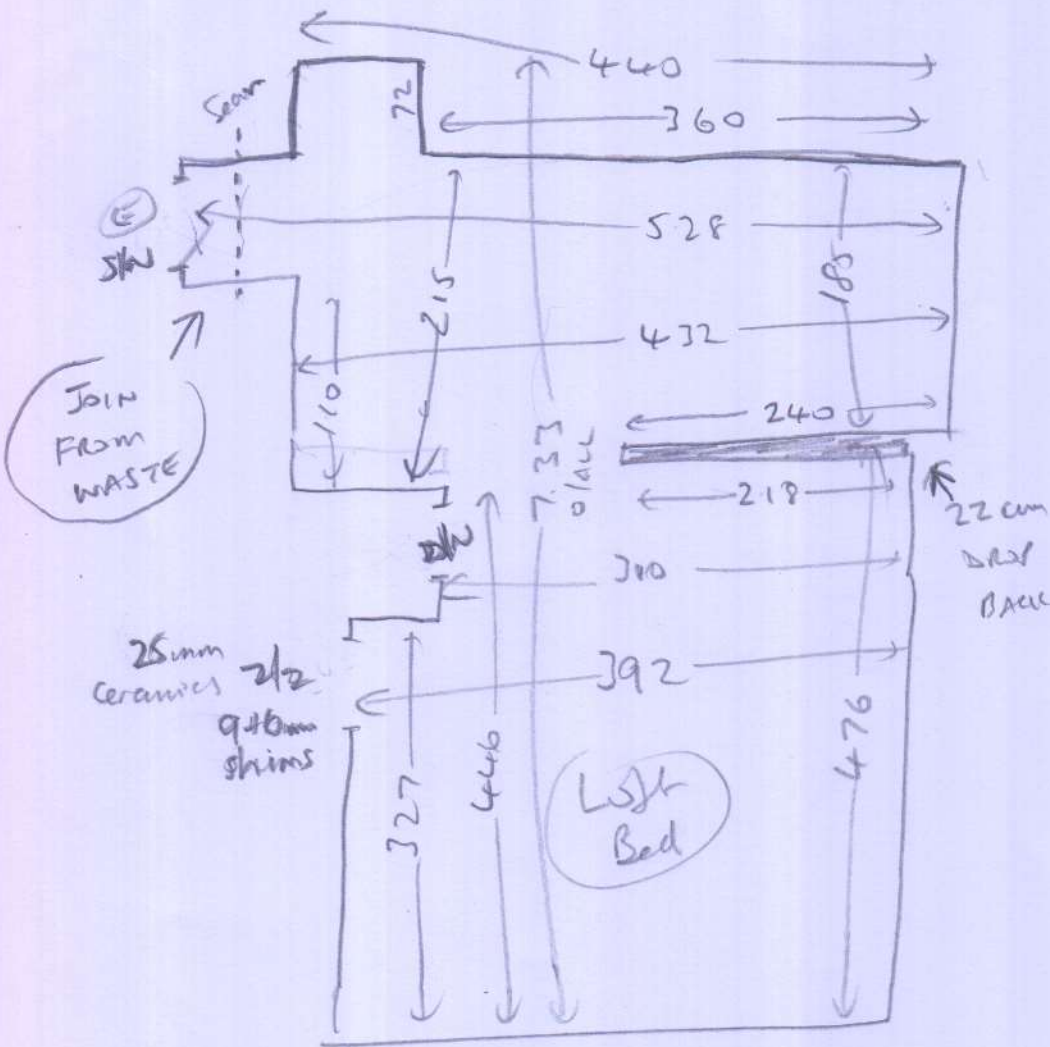

R17347

MRS C HUNT
122 Mostyn Road
SW19 3LR

wood
no u/s
needs sledge

(B) cut door

7.50 x 5m
Lulworth LW20

1 of 1