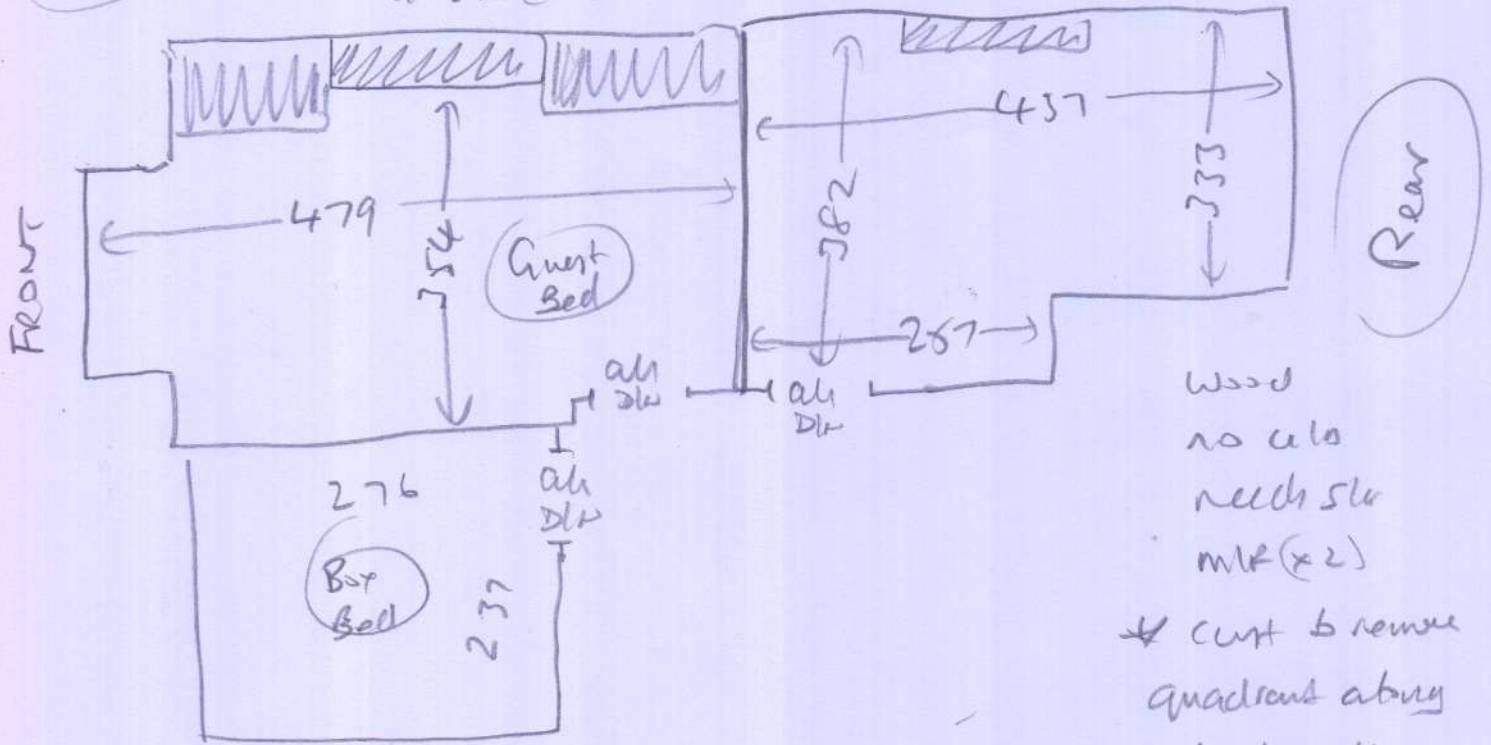

W4 0.62 x 0.93

W5 0.74 x 1.13

W6 0.68 x 0.79

2 0.46 x 0.77

B/W 0.48 x 1.05

Wood
u/dispose
ext slw (15')

Bottom Stairs

1st/lc 1.40m x 2.49 (3 x all slw
1 x u/disp + 12mm slw)

3 0.43 x 0.78

W7 0.62 x 0.95

W8 0.72 x 1.15

W9 0.65 x 0.80

8 0.43 x 0.79

B/W 0.63 x 1.55

Wood
u/dispose
ext slw (15')

(24mm Ceramic @
bathroom door)

2 or 3

Layout

1st Floor

MIR (x2)
wood
wls
ext slr (15')

R17347

HUNT

122 Mastyn Rd

SW19 3UR

wood
no wls
needs slr
MIR (x2)

wood
no wls
needs slr
MIR (x2)

* cut to remove
quadrant along
back wall

- Guest Bed 4.90 x 4m
- R Bed 4.50 x 4m
- Boy Bed 2.50 x 4m

Tinetan T1902

3.43