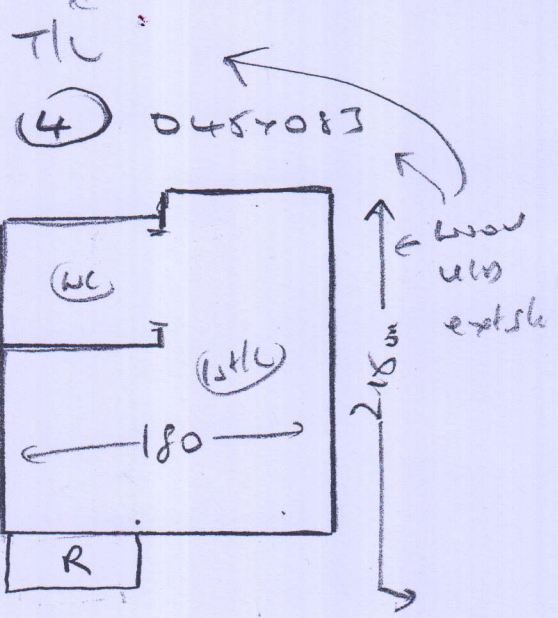

Part 2

4.00  
 Starts cut to 61cm wide + ensure that pattern lines up  
 send for taping

R17352  
 Mrs G. Tulley  
 10 Pelham Road  
 Wimbledon  
 SW19 1SX

Hawana, HAV 03  
 4.00 x 5m  
 8.05 x 5m  
 2.90 x 4m

cut mat 0.80 x 1m + send for whipping in dark yarn  
 This piece 1.90 x 0.90 give to customer

(10P2)

Part 2

R12352

MRS G TULLEY  
10 Pelham Road  
Wimbledon  
SW19 1SX

NOTE

ASK CUSTOMER IF SHE WANTS DINAPS AT DOORS OR SEAMS

FRONT

1st Fl R Bed  
3250e x 275  
wood  
no u/dinaps  
needs sledge  
MIF (x1 1/2)

Study  
280 x 300  
no u/dinaps  
Mat 1.00 x 0.80  
W AR Dark  
leave waste with  
customer (190 x 90)

Riser 020 x 0.61 Run  
(11) Runner 045 x 0.61 runner ← send to BH for taping