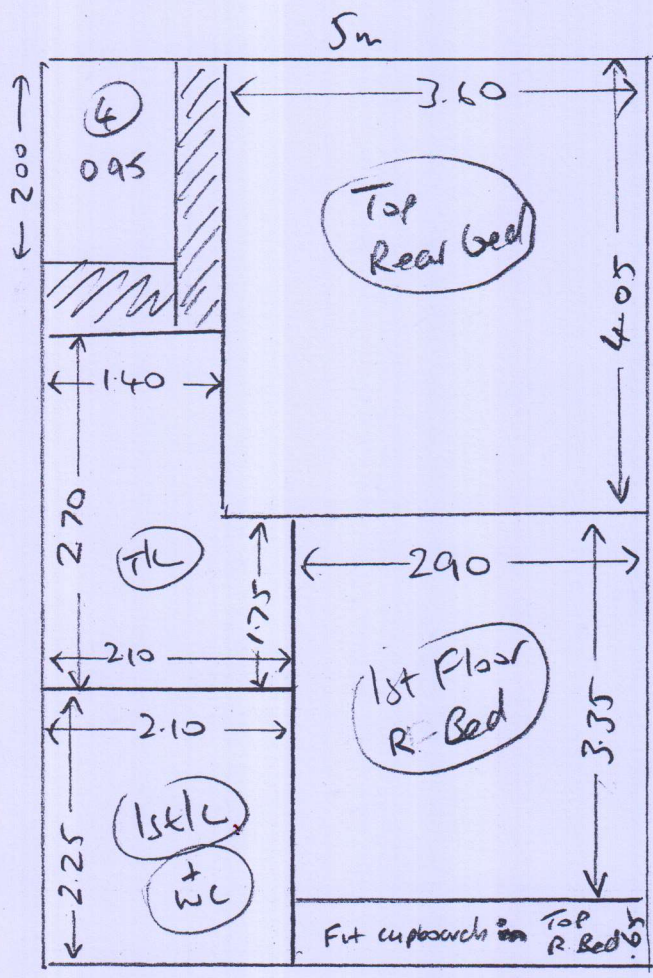

Part 2

4.00  
 Starts cut to 61cm wide + ensure that pattern lines up  
 send for taping

R17352  
 Mrs G. Tulley  
 10 Pelham Road  
 Wimbledon  
 SW19 1SX

Hawana, HAV 03  
 4.00 x 5m  
 8.05 x 5m  
 2.90 x 4m

cut mat 0.80 x 1m + send for whipping in dark yarn  
 This piece 1.90 x 0.90 give to customer

(10P2)

Part 2

R12352

MRS G TULLEY  
10 Pelham Road  
Wimbledon  
SW19 1SX

NOTE

ASK CUSTOMER IF SHE WANTS DINAPS AT DOORS OR SEAMS

FRONT

1st Fl R Bed  
3250e x 275  
wood  
no u/dinaps  
needs sledge  
MIF (x1 1/2)

Study  
280 x 300  
no u/dinaps  
Mat 1.00 x 0.80  
W AR Dark  
leave waste with  
customer (190 x 90)

Riser 020 x 0.61 Run  
(11) Runner 045 x 0.61 runner ← send to BH for taping