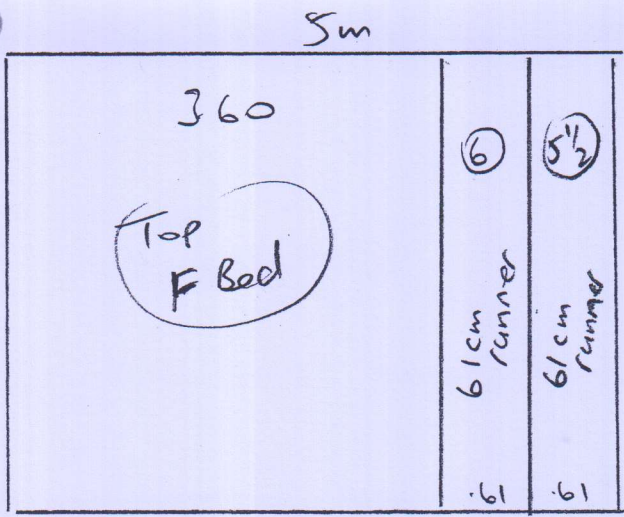

Part 2

4.00  
 Starts cut to 61cm wide + ensure that pattern lines up  
 send for taping

R17352  
 Mrs G. Tulley  
 10 Pelham Road  
 Wimbledon  
 SW19 1SX

Hawana, HAV 03  
 4.00 x 5m  
 8.05 x 5m  
 2.90 x 4m

cut mat 0.80 x 1m + send for whipping in dark yarn  
 This piece 1.90 x 0.90 give to customer

(10P2)

Part 2

R12352

MRS G TULLEY  
10 Pelham Road  
Wimbledon  
SW19 1SX

NOTE

ASK CUSTOMER IF SHE WANTS DINAPS AT DOORS OR SEAMS

FRONT

1st Fl R Bed  
3250e x 275  
wood  
no u/dinaps  
needs sledge  
MIF (x1 1/2)

Study  
280 x 300  
no u/dinaps  
Mat 1.00 x 0.80  
W AR Dark  
leave waste with  
customer (190 x 90)

Riser 020 x 0.61 Run  
(11) Runner 045 x 0.61 runner ← send to BH for taping