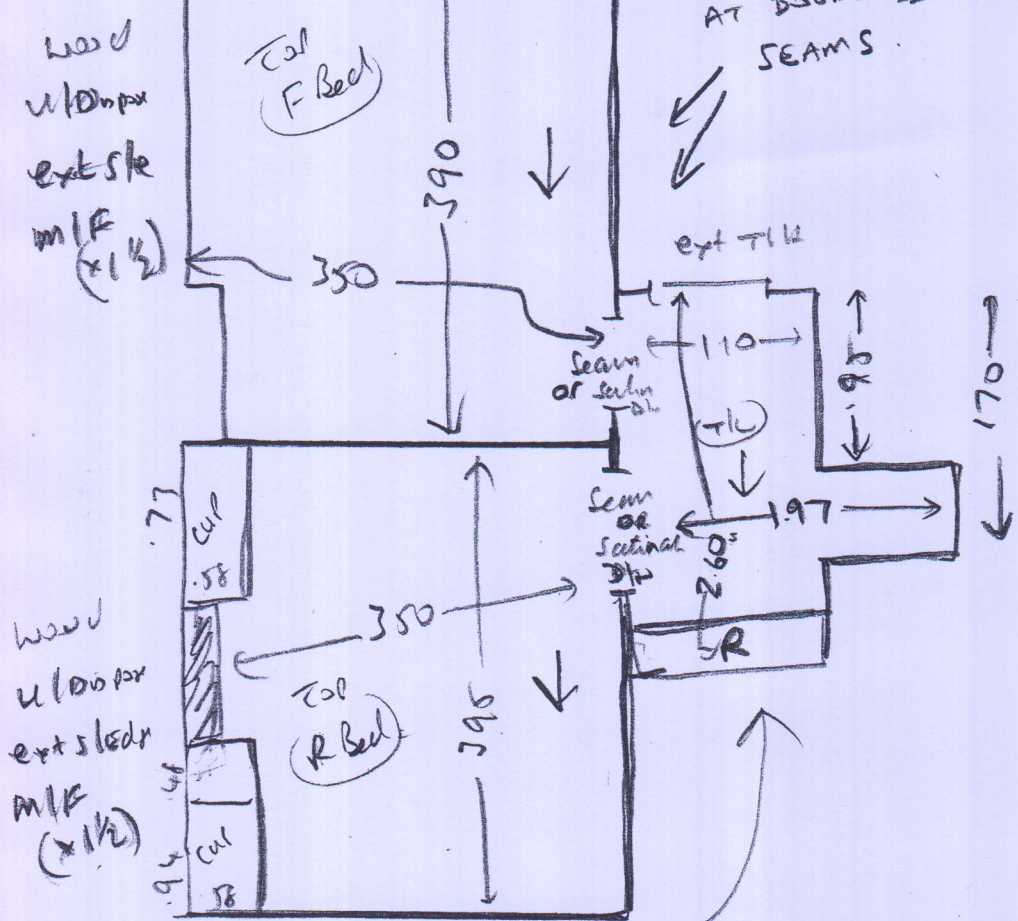

Part 2

4.00  
 Starts cut to 61cm wide + ensure that pattern lines up  
 send for taping

R17352  
 Mrs G. Tulley  
 10 Pelham Road  
 Wimbledon  
 SW19 1SX

Hawana, HAV 03  
 4.00 x 5m  
 8.05 x 5m  
 2.90 x 4m

cut mat 0.80 x 1m + send for whipping in dark yarn  
 This piece 1.90 x 0.90 give to customer

(10P2)

Part 2

R12352

MRS G TULLEY  
10 Pelham Road  
Wimbledon  
SW19 1SX

NOTE

ASK CUSTOMER IF SHE WANTS DINAPS AT DOORS OR SEAMS

FRONT

1st Fl R Bed  
3250e x 275  
wood  
no u/dinaps  
needs sledge  
MIF (x1 1/2)

Study  
280 x 300  
no u/dinaps  
Mat 1.00 x 0.80  
W AR Dark  
leave waste with  
customer (190 x 90)

Riser 020 x 0.61 Run  
(11) Runner 045 x 0.61 runner ← send to BH for taping