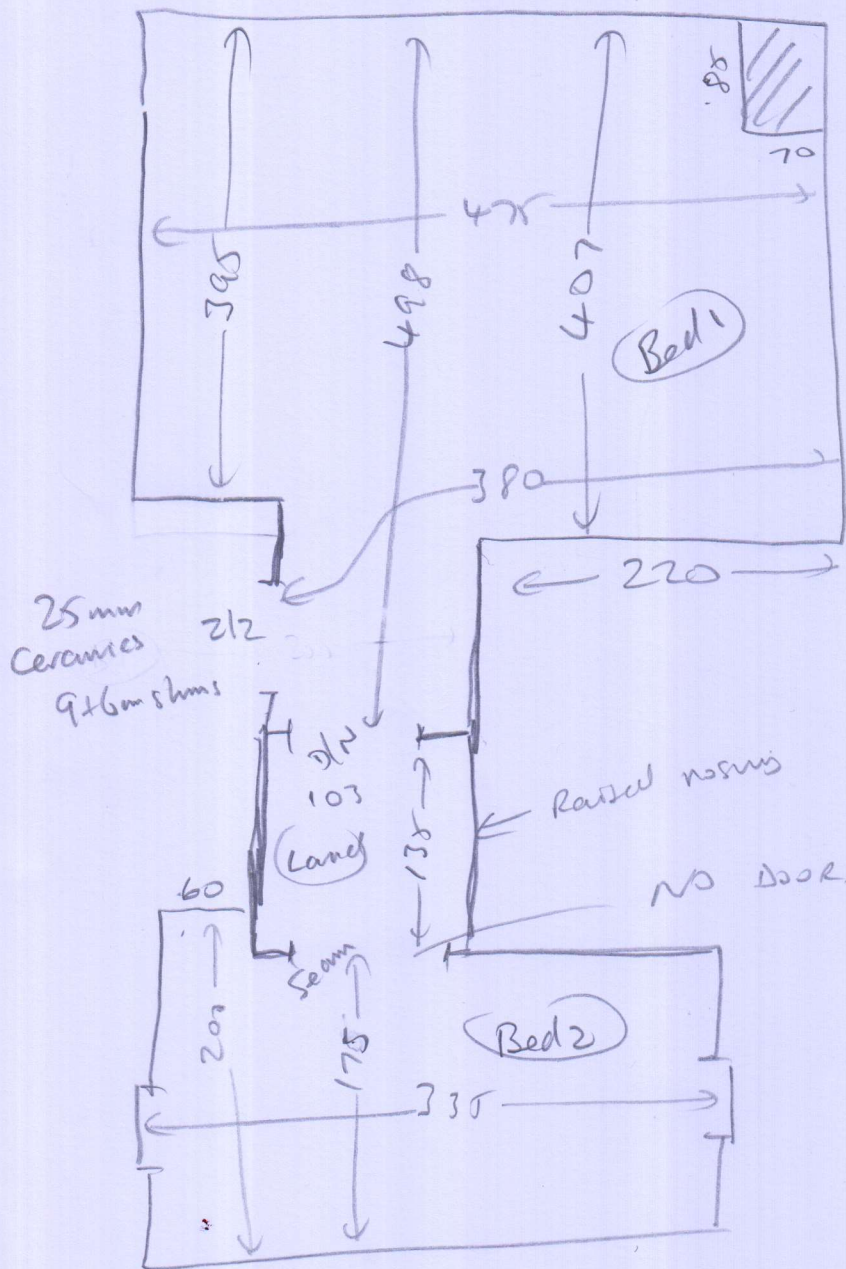

R17353

---

D.A.P. Construction  
 Twin Trees  
 IRENE ROAD  
 STOKES D'ABERNON  
 OXSHOTT  
 KT11 2SR

6.95 \* 5m

Seam carpet at Land/Bed2 door

1 or 2

R17353

D.A.P. Construction  
TWIN TREES  
IRENE ROAD  
STOKE D'ABERNON  
OXFORD  
KT11 2SR

all  
wood  
no ult  
needs slo  
no m/r

Seam at Bed 2 Door

2022