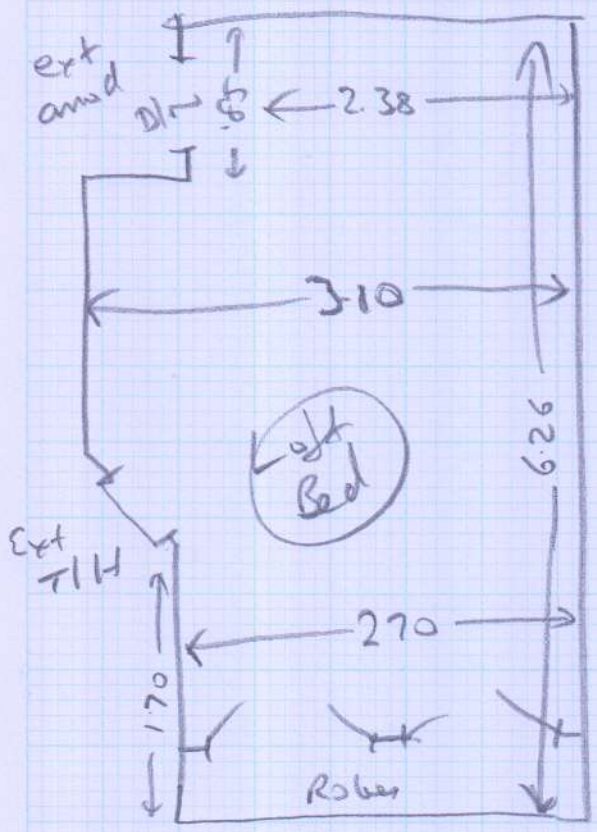

R17359

MRS R. NEAL
75 AMITY GROVE
RAYNES PARK
SW20 0LQ

Lulworth Lw28
6.40 x 4m

Existing sledge

Also 1st Floor, 2 bedroom doorways
Fit anodised lino edges

(10pl)

Billy
11/11/16
last call