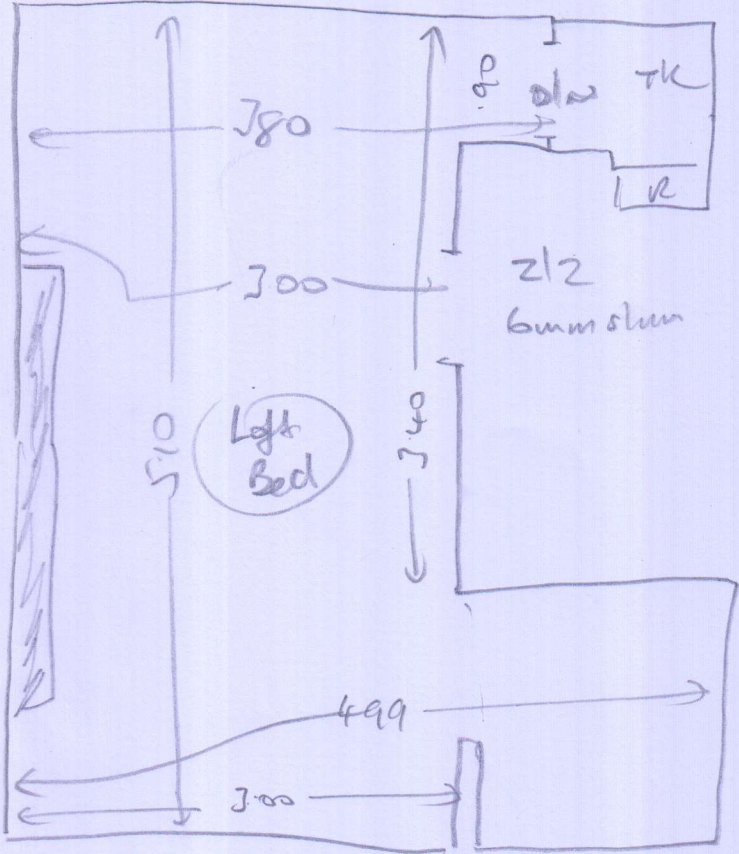

R17363

---

Mrs Lara Moody  
 33 Longstaff Road  
 Southfields  
 Wandsworth  
 SW18 4AZ

Sheet: of

Bedrock, Ash Grey Berber  
 68/38214

5.25 x 5  
 3.50 x 5

(Top 2)

Layout

R17363

Ms L. MOODY  
 33 Longstaff Road  
 Southfields  
 Wandsworth  
 SW18 4AZ

TL 1150x130 (slu)

(10) 0467076

1/4 land 1080x7095

Top stairs

@ 90°

1/4 land 1250x7080

(11) 0437078

13/2 0430x7100

Bottom stairs

all  
 wood  
 no up  
 needs sledge  
 no mlf

20F2