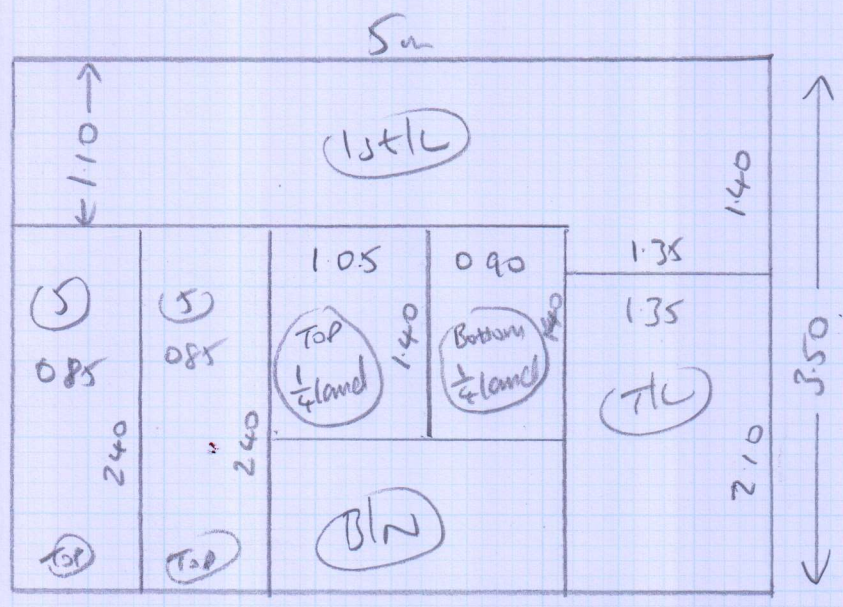

R17363

---

Mrs Lara Moody  
 33 Longstaff Road  
 Southfields  
 Wandsworth  
 SW18 4AZ

Sheet: of

Bedrock, Ash Grey Berber  
 68/38214

5.25 x 5  
 3.50 x 5

(Top 2)

Layout

R17363

Ms L. MOODY  
 33 Longstaff Road  
 Southfields  
 Wandsworth  
 SW18 4AZ

TL 1150x130 (slu)

(10) 0467076

1/4 land 1080x7095

Top stairs

@ 90°

1/4 land 1250x7080

(11) 0437078

13/2 0430x7100

Bottom stairs

all  
 wood  
 no up  
 needs sledge  
 no mlf

20F2