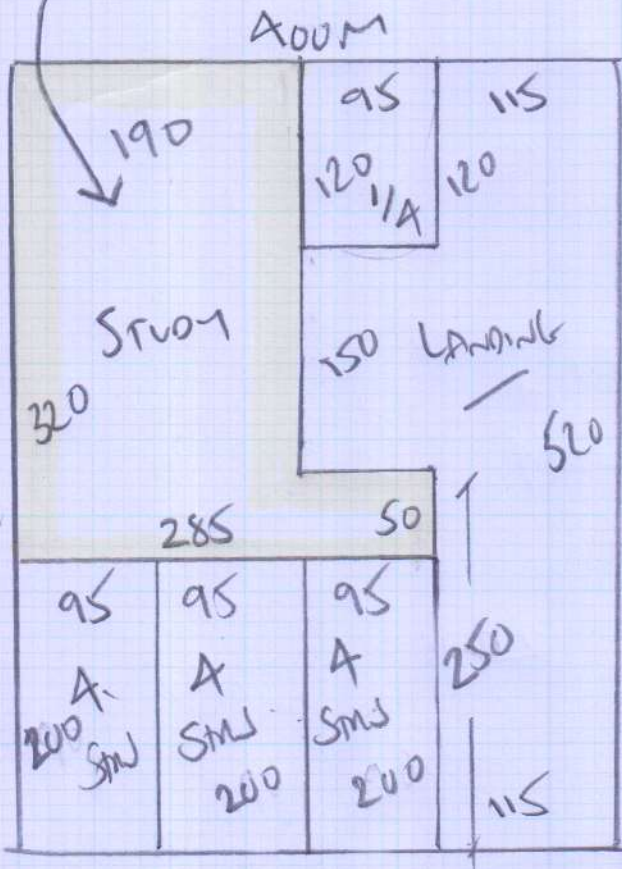

STUDY - NOT FITTING INTO AREA

ROLL + WRAP AT WAREHOUSE

LEAVE ON SITE WITH CUSTOMER REASE

Job No: R17367
Name: MC LOUGHLIN
Address: 88 GIMMAM RD
SW20 0TB

Tel:
Sheet: 1 of 3

R17367
Colour 849
520 x 520
2080m²