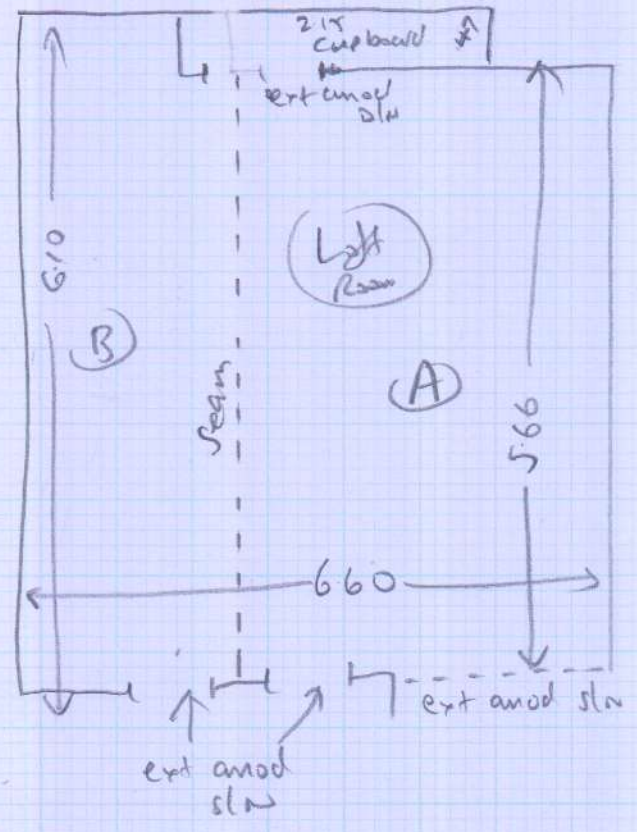

Plan

4m

R17382

Mrs M. CAMP
 1. Bernard Gardens
 Wimbledon
 SW19 7BE

Sheet: of:

Tiverton TIV 906

5.80×4

6.20×4

Layout

1 of 1