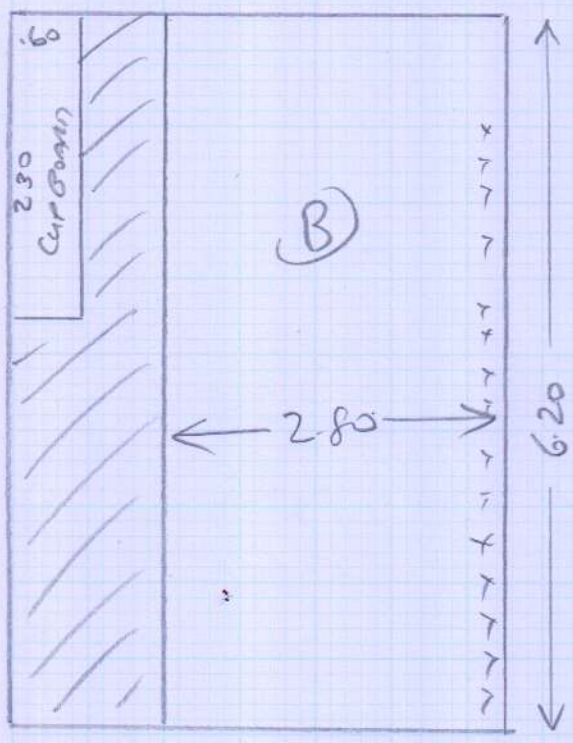

Plan

4m

R17382

Mrs M. CAMP
 1. Bernard Gardens
 Wimbledon
 SW19 7BE

Sheet: of:

Tiverton TIV 906

5.80×4

6.20×4

Layout

1 of 1