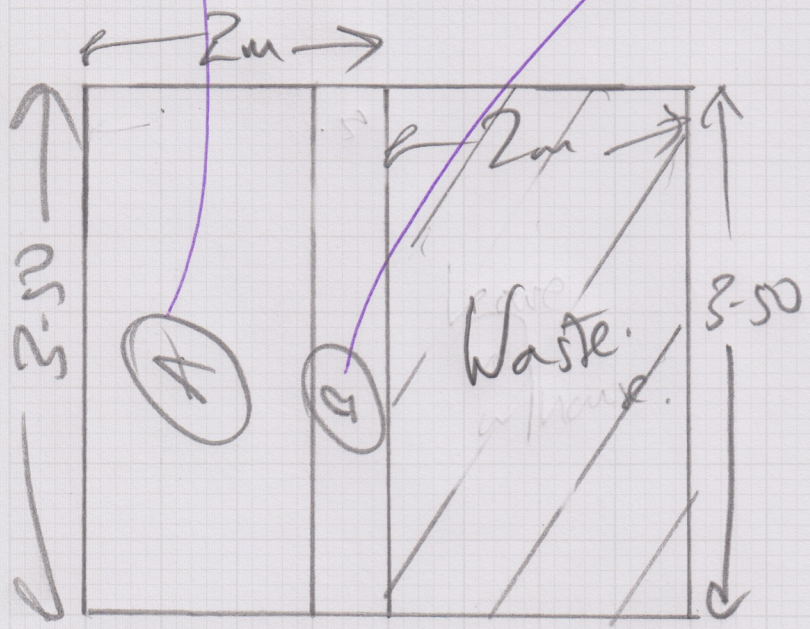

Job No: R17385.
Name: Windsor Homes
Plot 2 Northcroft House
Northcroft Rd.
Englefeld Green
Tel:
Sheet: of TW20 ODP.

Lounge 9.20 x 4m
Plan 3.50 x 4m
Rouse read of plans

Important
Room is 4.02m into door.
Skid wall by bay + fill in entrance door if required.

* TAKE WASTE IN VAN BUT RETURN TO W/HOUSE IF NOT NEEDED.