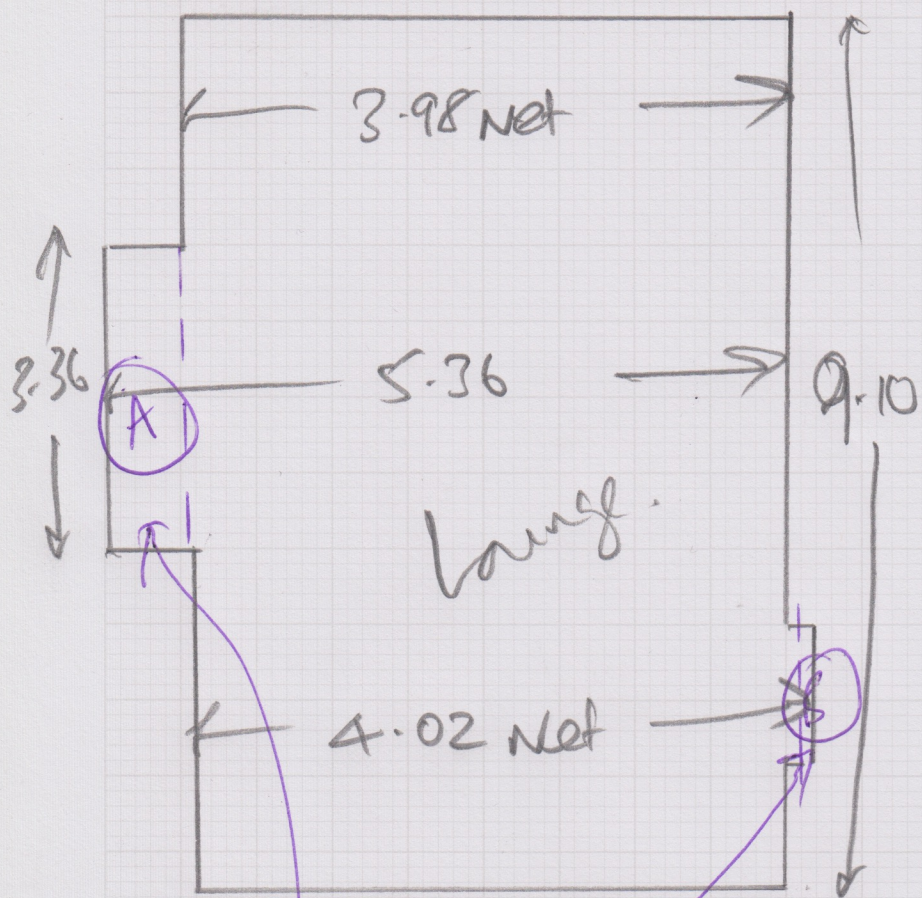

Job No: R17385.
Name: Windsor Homes
Plot 2 Northcroft House
Northcroft Rd.
Englefeld Green
Tel:
Sheet: of TW20 ODP.

Lounge 9.20 x 4m
Plan 3.50 x 4m
Rouse read of plans

Important
Room is 4.02m into door.
Skid wall by bay + fill in entrance door if required.

* TAKE WASTE IN VAN BUT RETURN TO W/HOUSE IF NOT NEEDED.