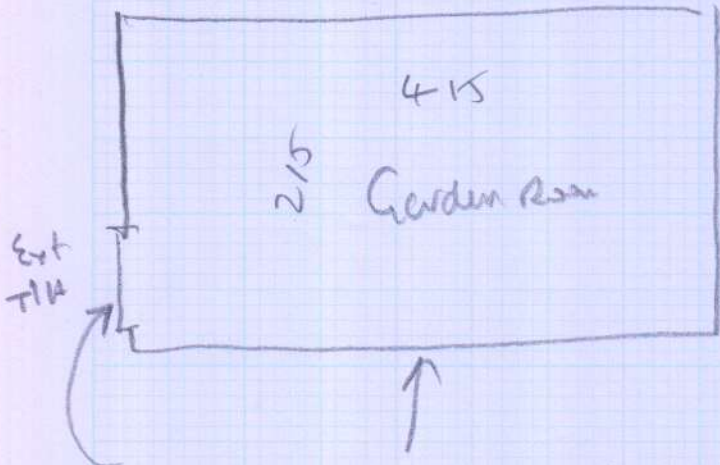

R17387

Mrs B. BURNE
1 COURT HOPE VILLAS
Wimbledon
SW19 4EH

Remove beading along 2 walls
before fitting sledge

Sheet of
Tracer 40, 4081
250 x 5m

(1 of 1)