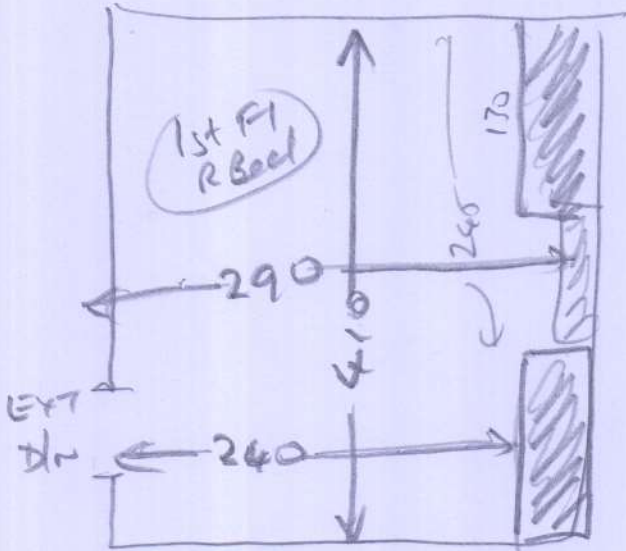

R17400  
 MRS C. MURPHY  
 44 Tolwene Road  
 R Pt  
 Sh20 SRA

1st Floor R Bed

wood  
 u/dispose  
 needs sledge  
 ext all the  
 m/lr(x1)

Pastiche 144  
 ← 3.10 x 5  
 2.80 x 5

Left Bed

488 x 252

wood  
 u/dispose  
 Existing sledge  
 EXT 212 at Bath door  
 ext all the