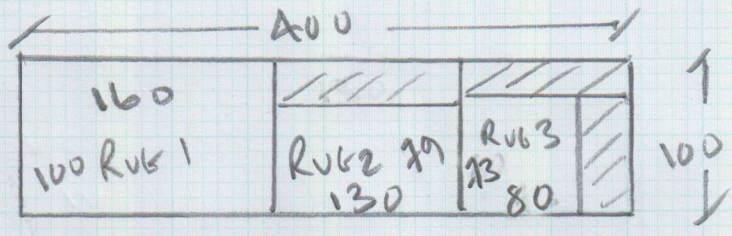

Job No: R17405  
 Name: Whitfield-Jones  
 Address: 7 Ewellton Road  
 SW20 0ER  
 Tel: \_\_\_\_\_  
 Sheet: \_\_\_\_\_ of: \_\_\_\_\_

- RUG 1 100m x 160m WIDE
- RUG 2 79cm x 130m WIDE
- RUG 3 73cm x 80cm WIDE

SIZES ACCURATE CANNOT BE BIGGER!!  
 AS RUGS RUN THROUGH DOORWAYS.

BEST STRIPE

MENSEY 129

100m x 400m

CUT DOWN TO 3 RUGS

WHIPPING TO MATCH  
 DARKEST STRIPE IN CARPET