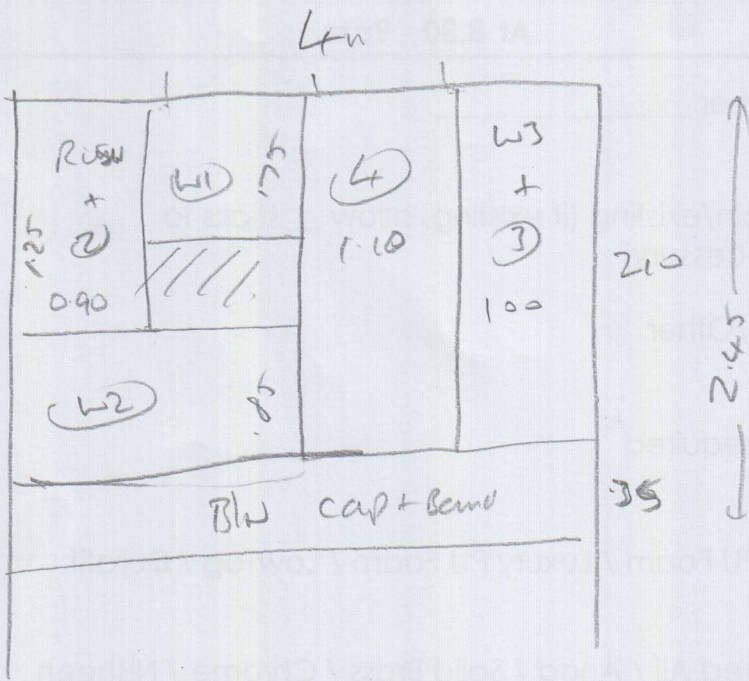

RITAI0

BZA

RIZALIO BEZA

← RA exist land
up to under nosing

Riser 0.20 x 0.78

(2) 0.44 x 0.78

W1 0.64 x 0.44

W300
u/s (pads)

W2 0.72 x 1.15

needs sls

W3 0.69 x 0.80

(7) 0.45 x 0.78

B/N 0.45 x 1.00

— Remove bearings in hold

~~(1) Aluminium W3110
Black (Silva) 48-10~~

(2) Perbican 335 Candy Corn 5744 cm ✓