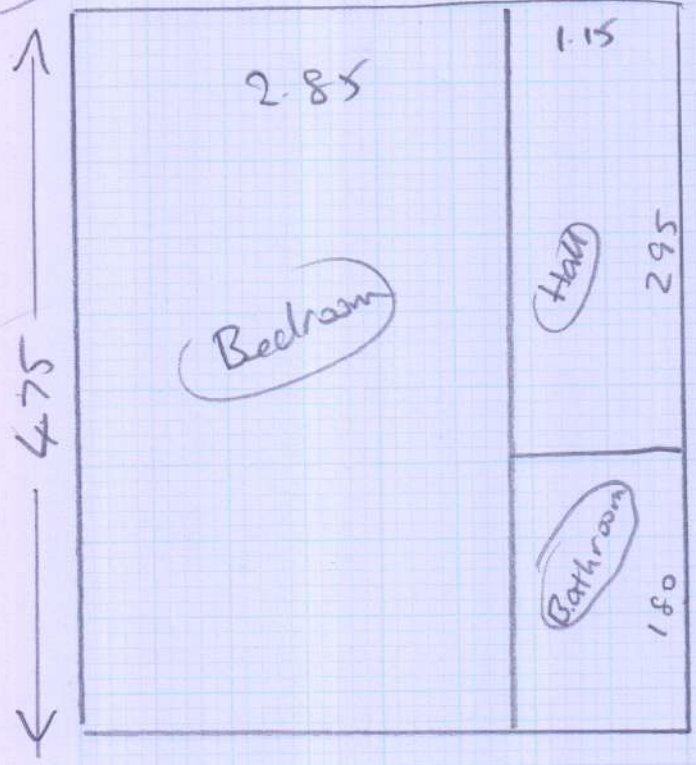

Plan

R17419

MRS S. ELSON-REES  
 22 KATHLEEN GODFREY COURT  
 80 QUEENS ROAD  
 WIMBLEDON  
 SW19 8LB

Stairfree Trust, Feather

Lounge 4.85 x 4m  
 C/Plan 4.75 x 4m

Layout

EXIST U/LAY  
 EXIST SLEDGE  
 EXIST DOOR BARS

NOTE

MEET MRS BARR,  
 IN CAR PARK AT  
 9AM PROMPT  
 ENTER VIA  
 CRAWLEY GATE  
 +  
 QUEENS ROAD  
 AROUND BACK