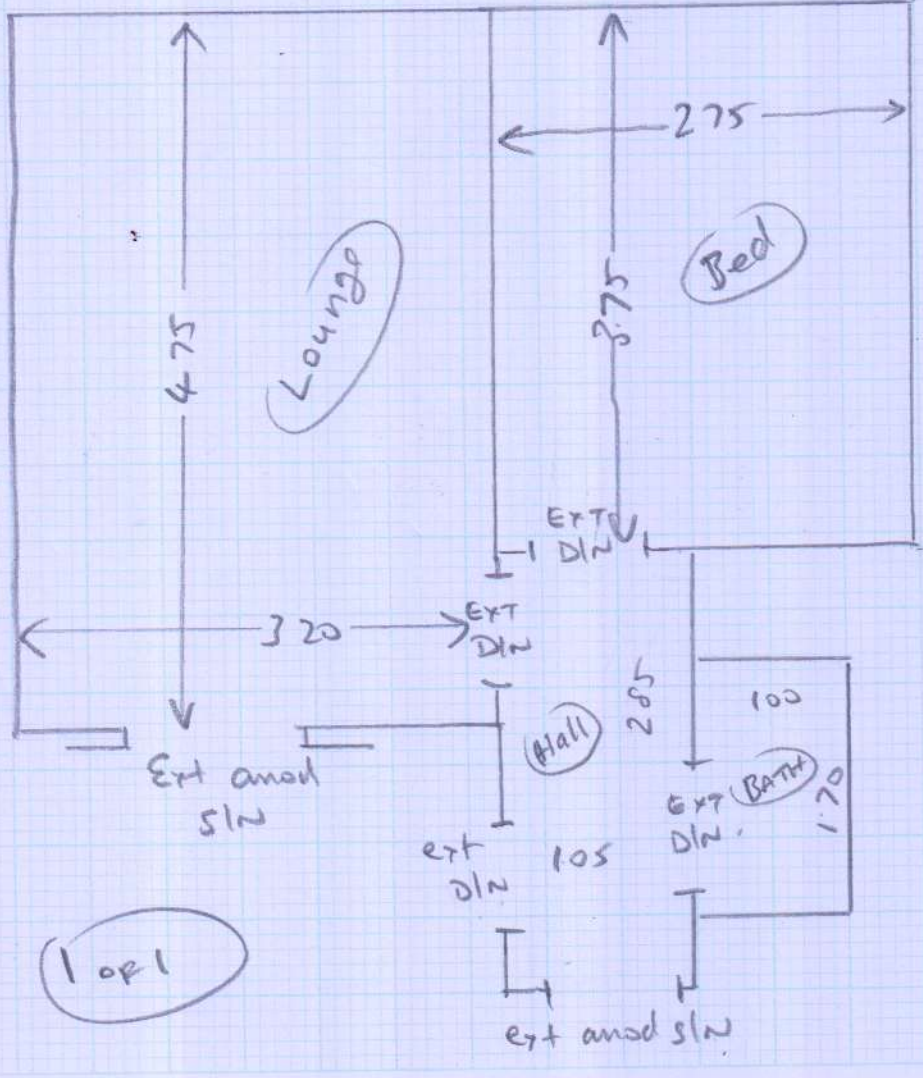

Plan

R17419

MRS S. ELSON-REES  
 22 KATHLEEN GODFREY COURT  
 80 QUEENS ROAD  
 WIMBLEDON  
 SW19 8LB

Stairfree Trust, Feather

Lounge 4.85 x 4m  
 C/Plan 4.75 x 4m

Layout

EXIST U/LAY  
 EXIST SLEDGE  
 EXIST DOOR BARS

NOTE

MEET MRS BARR,  
 IN CAR PARK AT  
 9AM PROMPT  
 ENTER VIA  
 CRAWLEY GATE  
 +  
 QUEENS ROAD  
 AROUND BACK