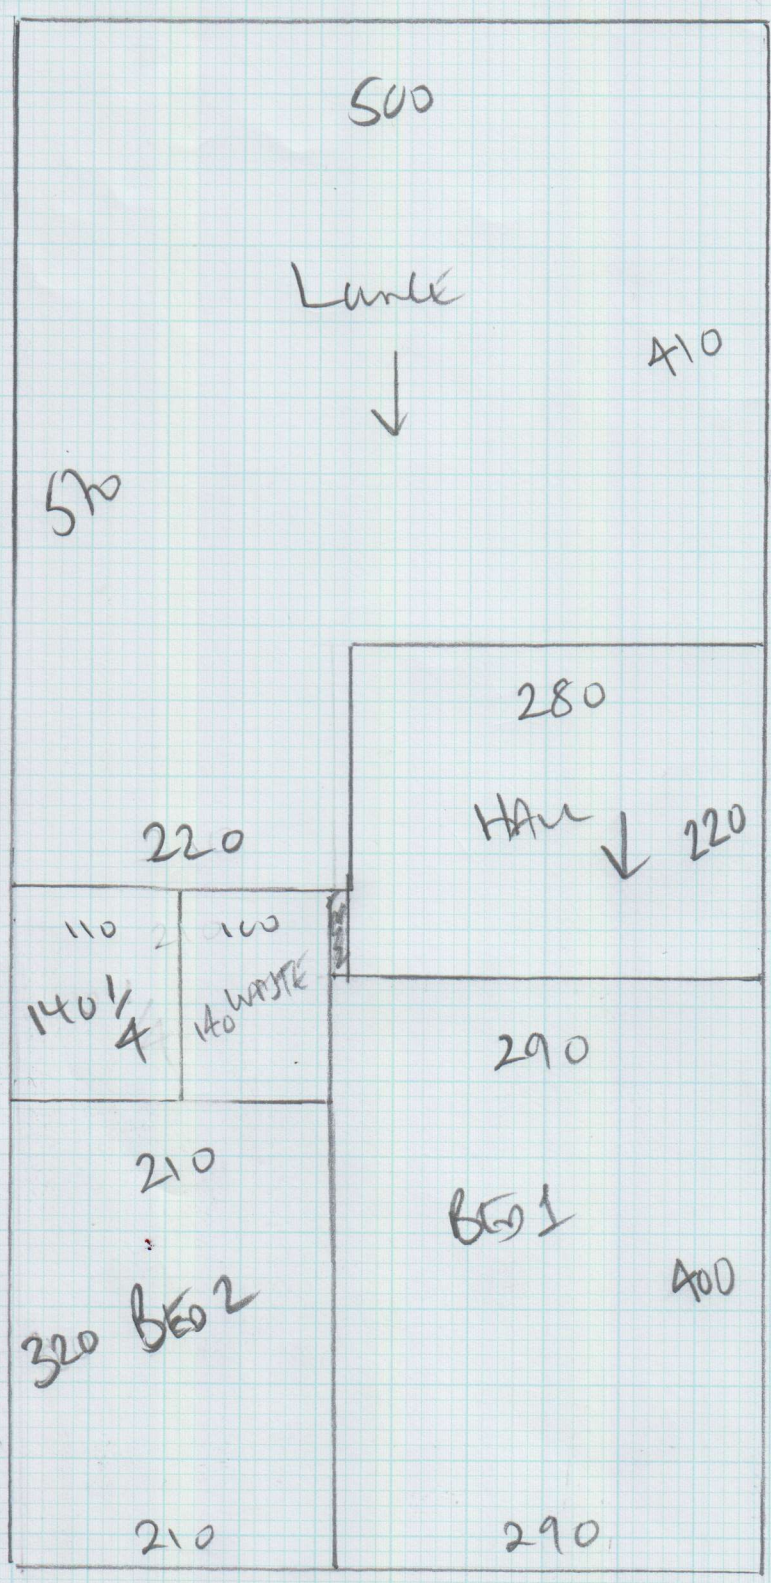

Job No: R17424
 Name: McCLEAN
 Address: FRAS
 130-132 TARBOT ROAD
 Tel: WILDA
 Sheet: 1 of 2

TRAVEE SU
 CALM TRASO93

PLAN 1
 1030 x 500

51.50m²

Job No: R17A2A
 Name: MCCLELLAN
 Address: FATS
 130-132 TARDU LAD
 Tel: WILUJA
 Sheet: 2 of 2