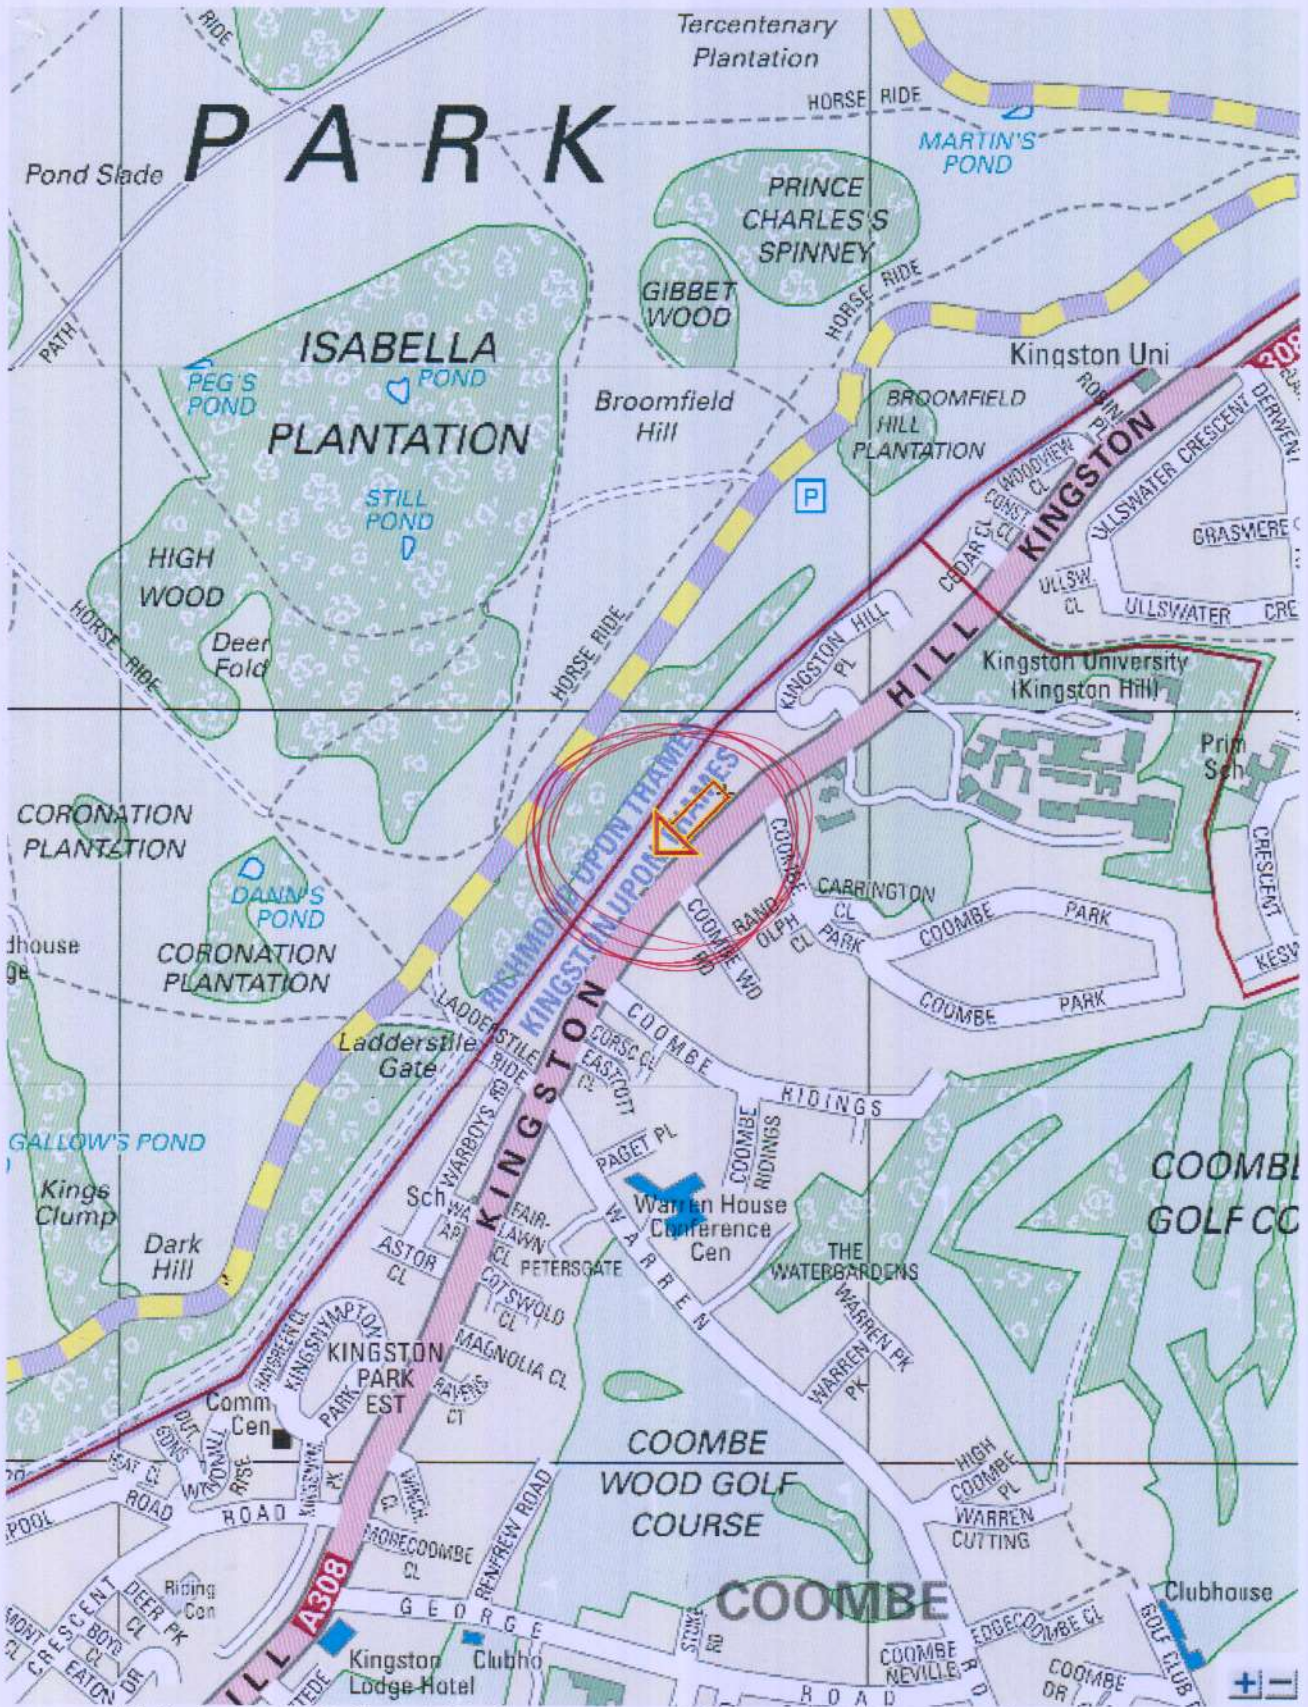

Guest bedroom 3.20 x 3.60

EXISTING SLEDGE

EXISTING DINAP

R17436

Mr H. BARROW

Name Melbury

Address Kingston Hill

Kingston

KT2 7LX

Sloane Trust 42, SW4 228
Nutley

330 x 40

10R2

All Technology © Copyright: Streetmap.co.uk/Streetmap EU Ltd 2016
This site includes mapping data licenced from Open Street Map, Ordnance Survey & Bartholomew.

[Landscape](#)
[Print](#)

2022