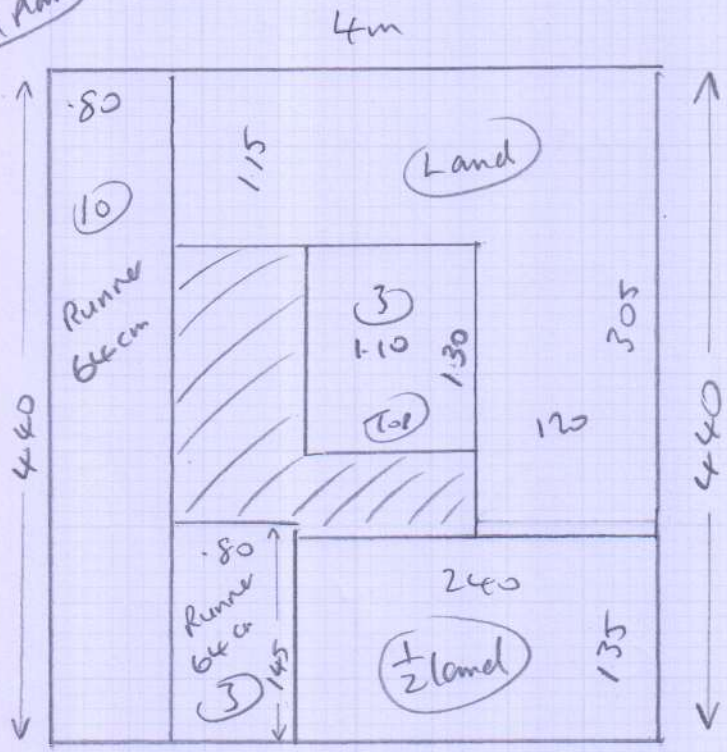

(d Ann)

R17439  
 Mrs Christina BRAND  
 47 Hampton Road  
 Worcester Park  
 KT4 8EU

Best Shape, Jamaica 129  
 4.40 x 4m

(13) stairs, 64cm runner to pattern match

ALREADY TAYED

Send for taping

(Layout)

(3) 0.40 x 0.89 (Fully fitted)

1/2 Land 1.22m x 1.90 (Fully fitted)

(13) 0.43 x 0.64m (Runner)

(10/1)