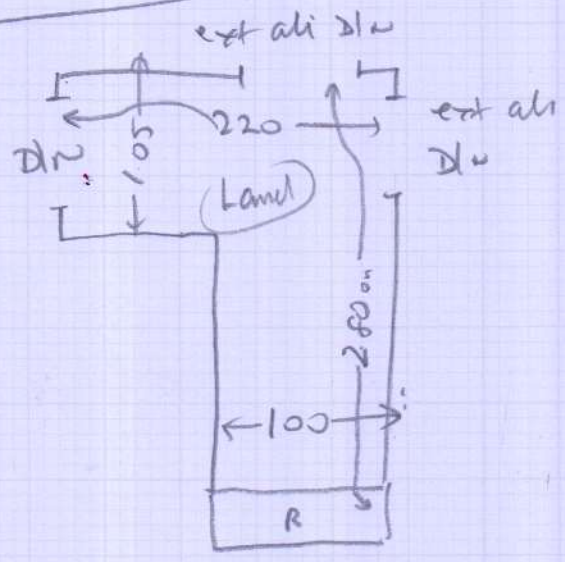

(d Ann)

R17439  
 Mrs Christina BRAND  
 47 Hampton Road  
 Worcester Park  
 KT4 8EU

Best Shape, Jamaica 129  
 4.40 x 4m

(13) stairs, 64cm runner to pattern match

ALREADY TAYED

Send for taping

(Layout)

(3) 0.40 x 0.89 (Fully fitted)

1/2 Land 1.22m x 1.90 (Fully fitted)

(13) 0.43 x 0.64m (Runner)

(10/1)