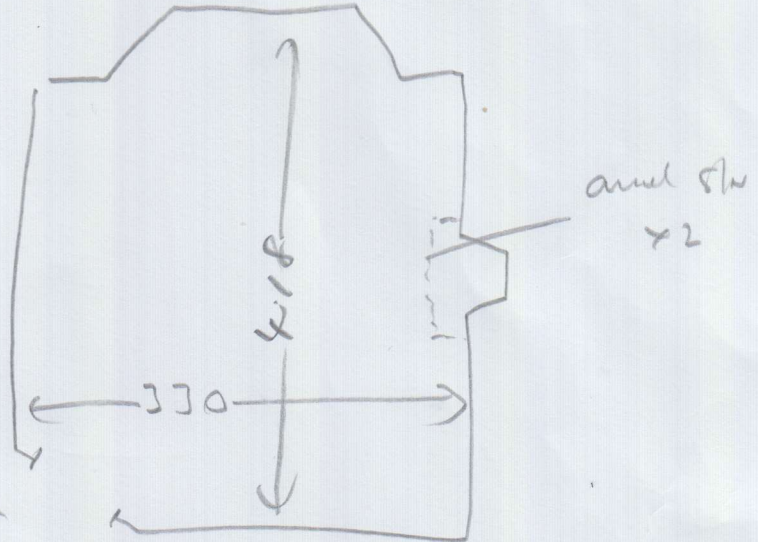

Email:
janet_every@yahoo.co.uk

Areas to be done and Description of Measure

Lounge

W E Rudge Moss

Instructions and Estimators comments

Collect 5 x 18 x 18 samples & small swatch

10% Xmas offer

Must Read!