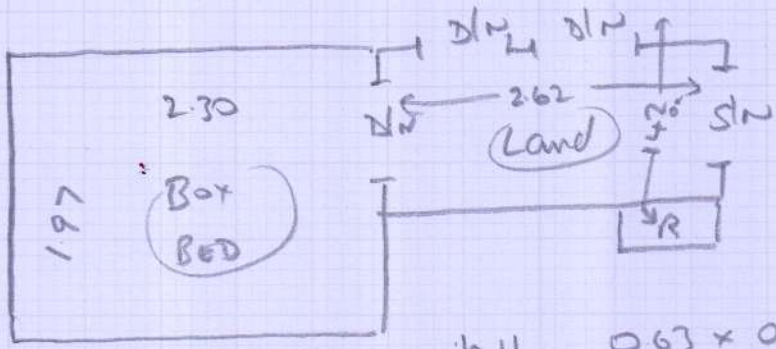

R17443
 MRS M. CLARKE
 6 PHYLIS AVE
 MOTSPUR PARK
 KT3 6JY

Sheet: Macedonia, 609/33
 5.15 x 4m

THIS PIECE 0.75 x 1.50
 LEAVE WITH CUSTOMER

Mostly existing sledge
 Renew door bars

Layout

- W1 0.63 x 0.95
- W2 0.73 x 1.15
- W3 0.66 x 0.82
- (10) 0.43 x 0.80
- BIN 0.45 x 1.06

(1001)