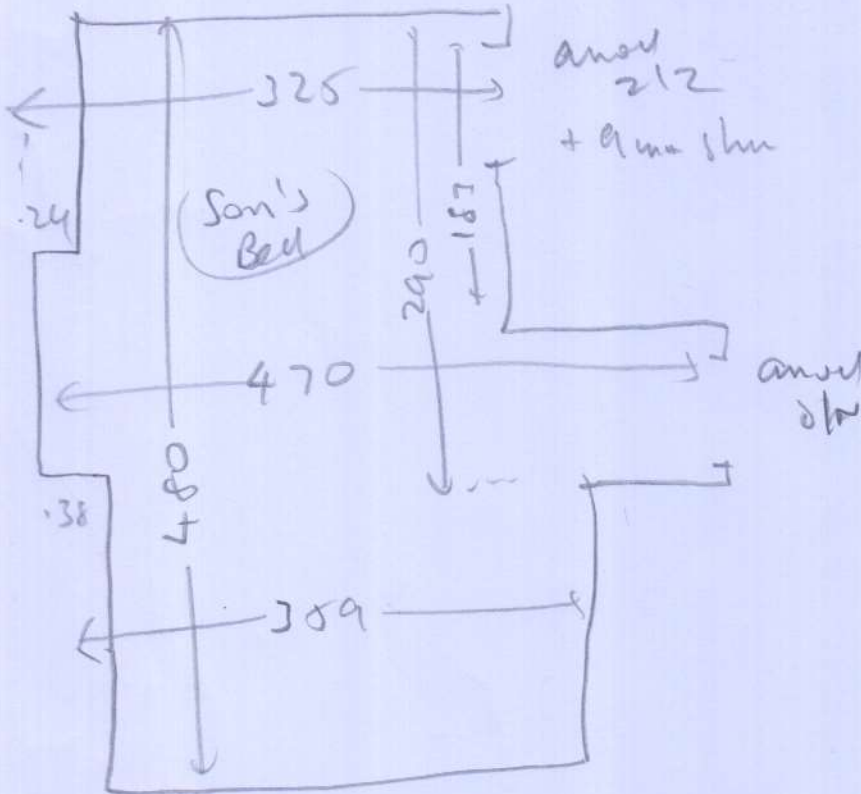

Beacom

R17452

Mr. T. BEACOM
West Lodge
4 West Side Common
SW19 4TN

Also: Adaption work.

TV Room - stretch carpet into sliver

Sitting Room - 3 places, but 3 patches

R/Dour - Fit car into next well