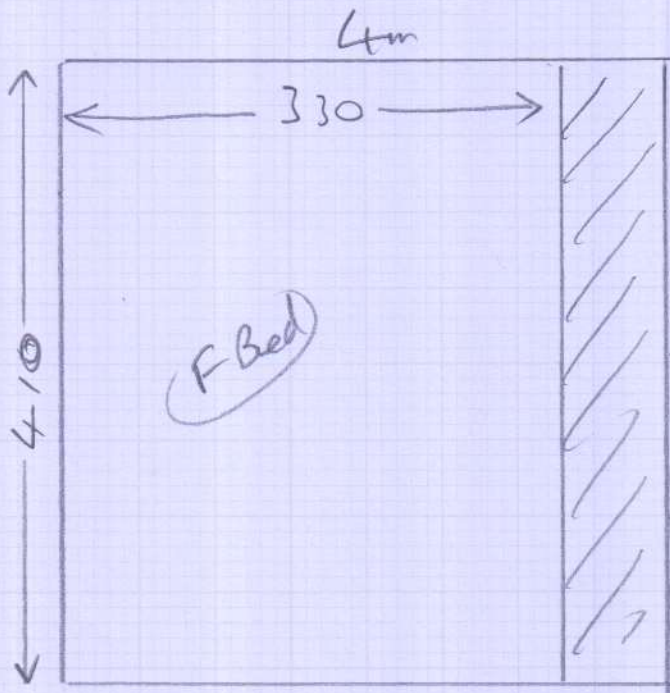

Front bedroom 400 x 310

R17453

MRS J GALVANI
2 WALNUT TREE
COTTAGES

WIMBLEDON
SW19 5DN

Lino Platweave
787112

4.10 x 4m

Exist carpet laid last year

Re use existing walling + sledge + door bar