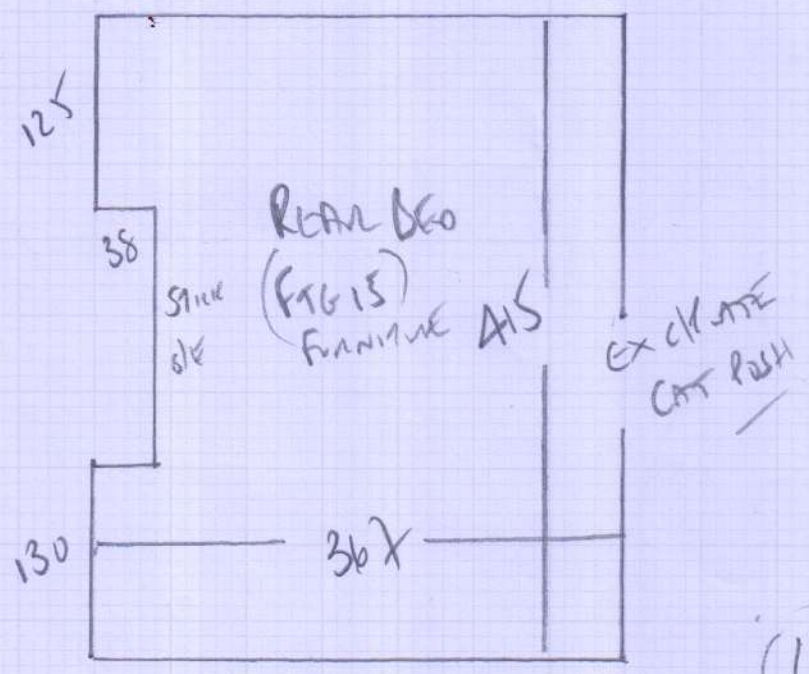

Ultra lustre on felt (4 years old)
Patch in alcoves + front of CHIMNEY BREADS
IN BOTH ROOM APPROX 5m² in total

Job No: R17457
Name: O'NOLAN
Address: 10 STANTON ROAD
SW20 8LL

Tel: _____
Sheet: _____ of _____

front bed 500 x 400
Rear bed 425 x 400

(1021)