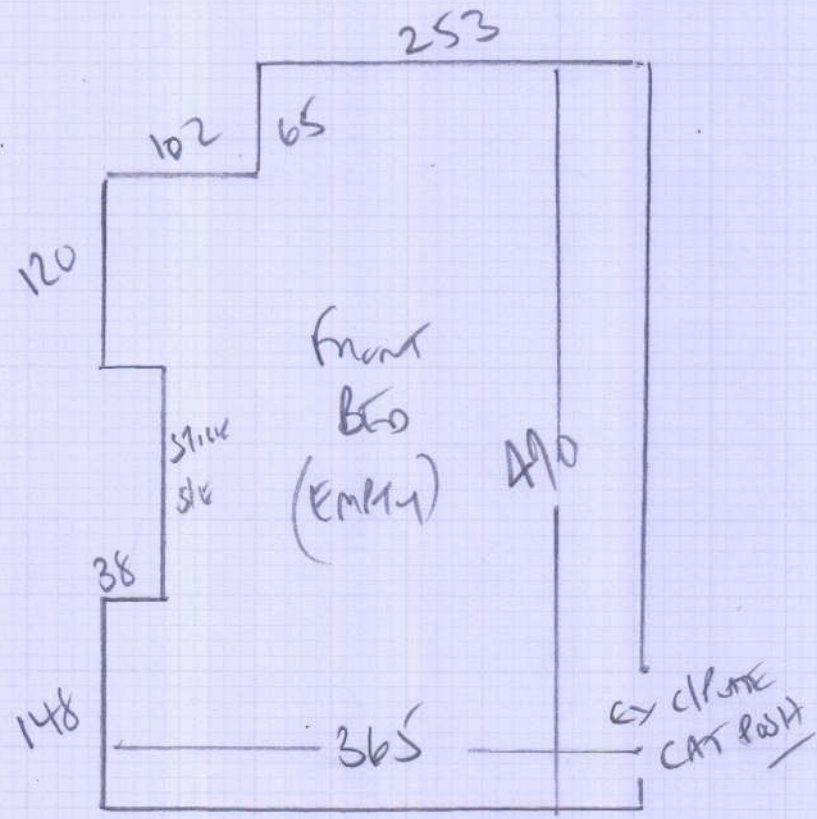

Ultra lustre on felt (4 years old)
Patch in alcoves + front of CHIMNEY BREADS
IN BOTH ROOM APPROX 5m² in total

Job No: R17457
Name: O'NOLAN
Address: 10 STANTON ROAD
SW20 8LL

Tel: _____
Sheet: _____ of _____

front bed 500 x 400
Rear bed 425 x 400

(1021)