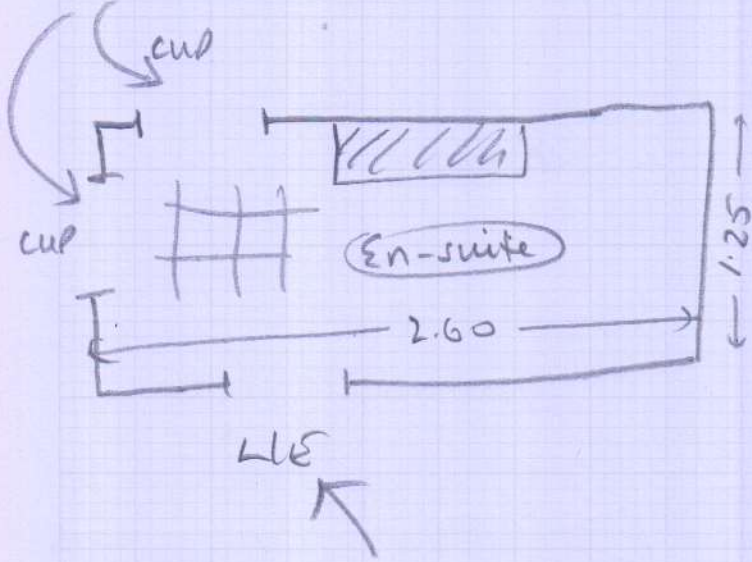

Finish in straight line
at 2 cupboards

R17468

Job: Mr T. Hurst
No: 8 STAMFORD HOUSE
23 Westside Common
Wimbledon
Tel: SW19 4UF

Anteo Spacia 12x12" tiles
Monmouth Slate 5555 7501
2 Boxes 5m²

Carpet being fitted same day PM

Alan to supply Ledge

Needs ply

needs P131 Primer

needs P/Finish

Kevin Grad

10/1/17

(Top)