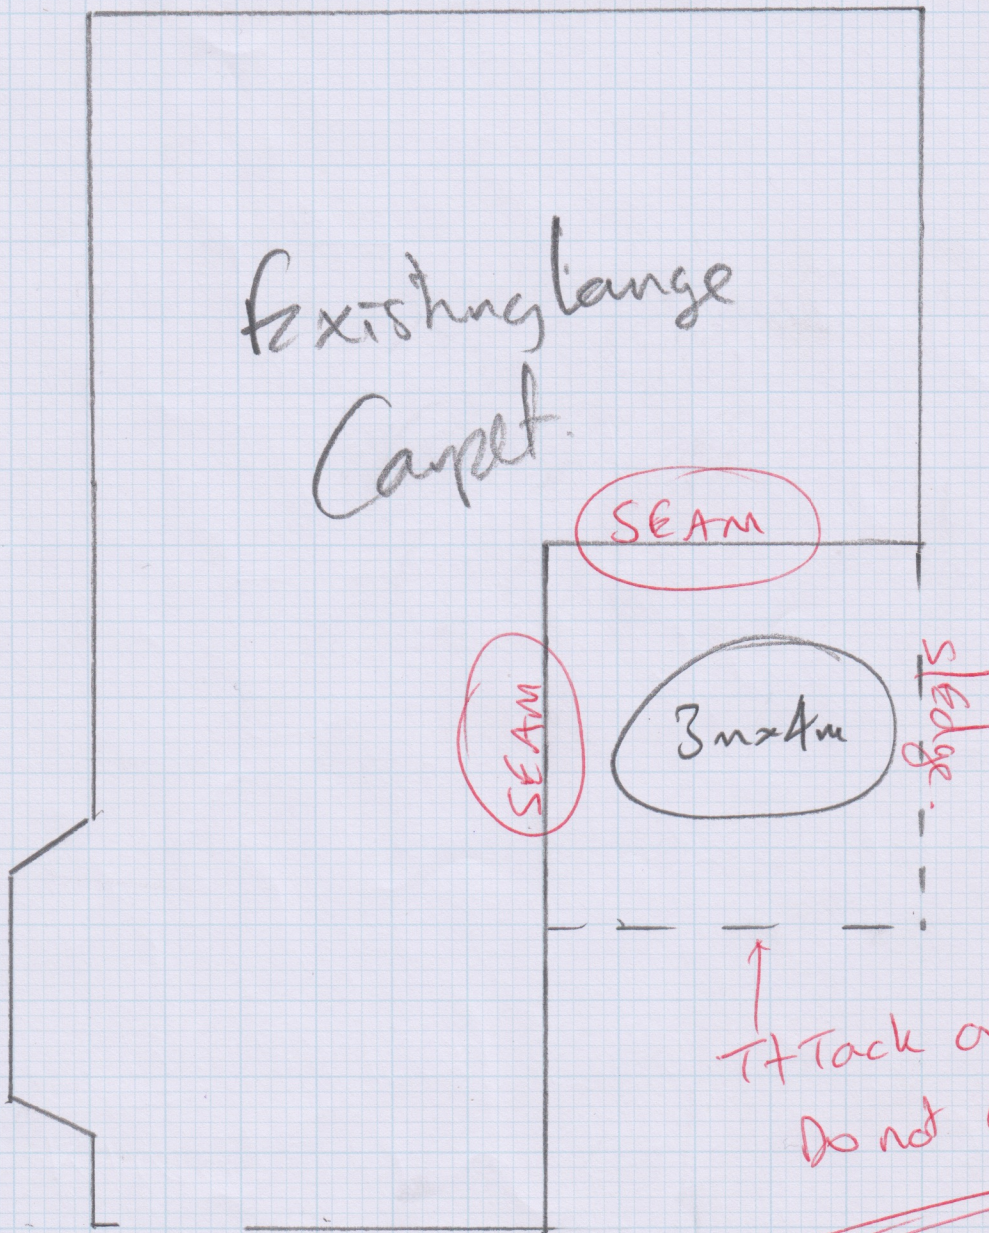

Ring Customer for Access
1hr before going to Site

Job No: R16628
Name: John Tebeham
Address: 70 Hermitage Rd.
Woking
Tel:
Sheet: Gu21 8TQ

Pans 19 Ruby
3m x 4m

Tack over nosing
Do not cover riser.