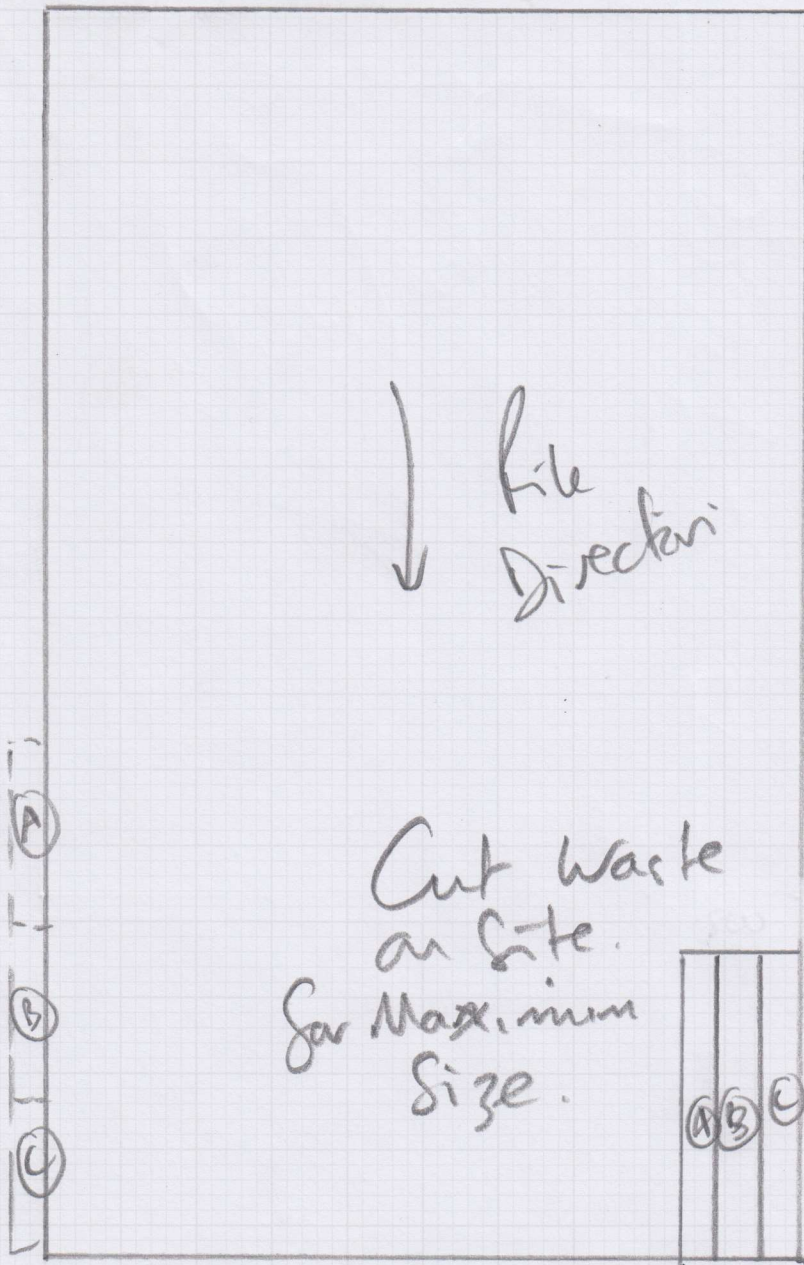

mrcarpet
R.16843.
Job No:
Name: Liam Silvera.
Address: 23 BAILEY CLOSE
FRIMLEY
Tel:
Sheet: GULB FEN

1 of 1

horange

bedworth CW29

8.20 x 5m

Scan in 3 pieces for
caved file direction

8.20 x 5m