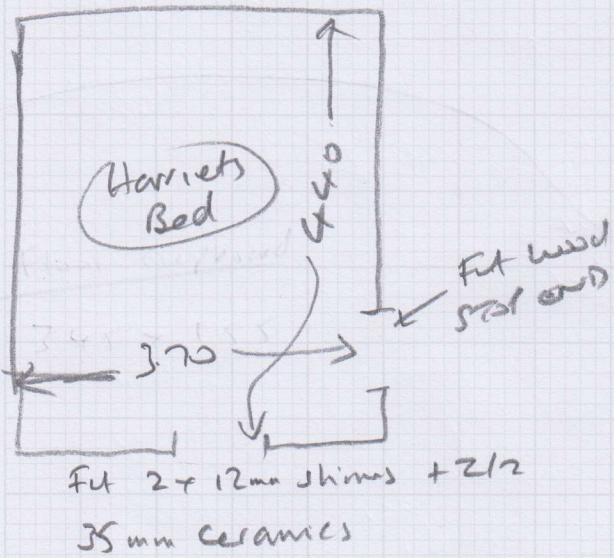

1st Floor Harriets Bed  
370 x 440

R17434  
Mrs S SKAN  
32 RAYMOND ROAD  
WIMBLEDON  
SW19 4AP

↓ Ludlow, LUD119  
380 x 5

Also fit another wood stop end at Bedroom opposite

Top Floor Fit carpet to cupboard 345 x 155  
(Carpet on site) (Need DIN)

TOP RISER STICK carpet (on site)

(10/1)