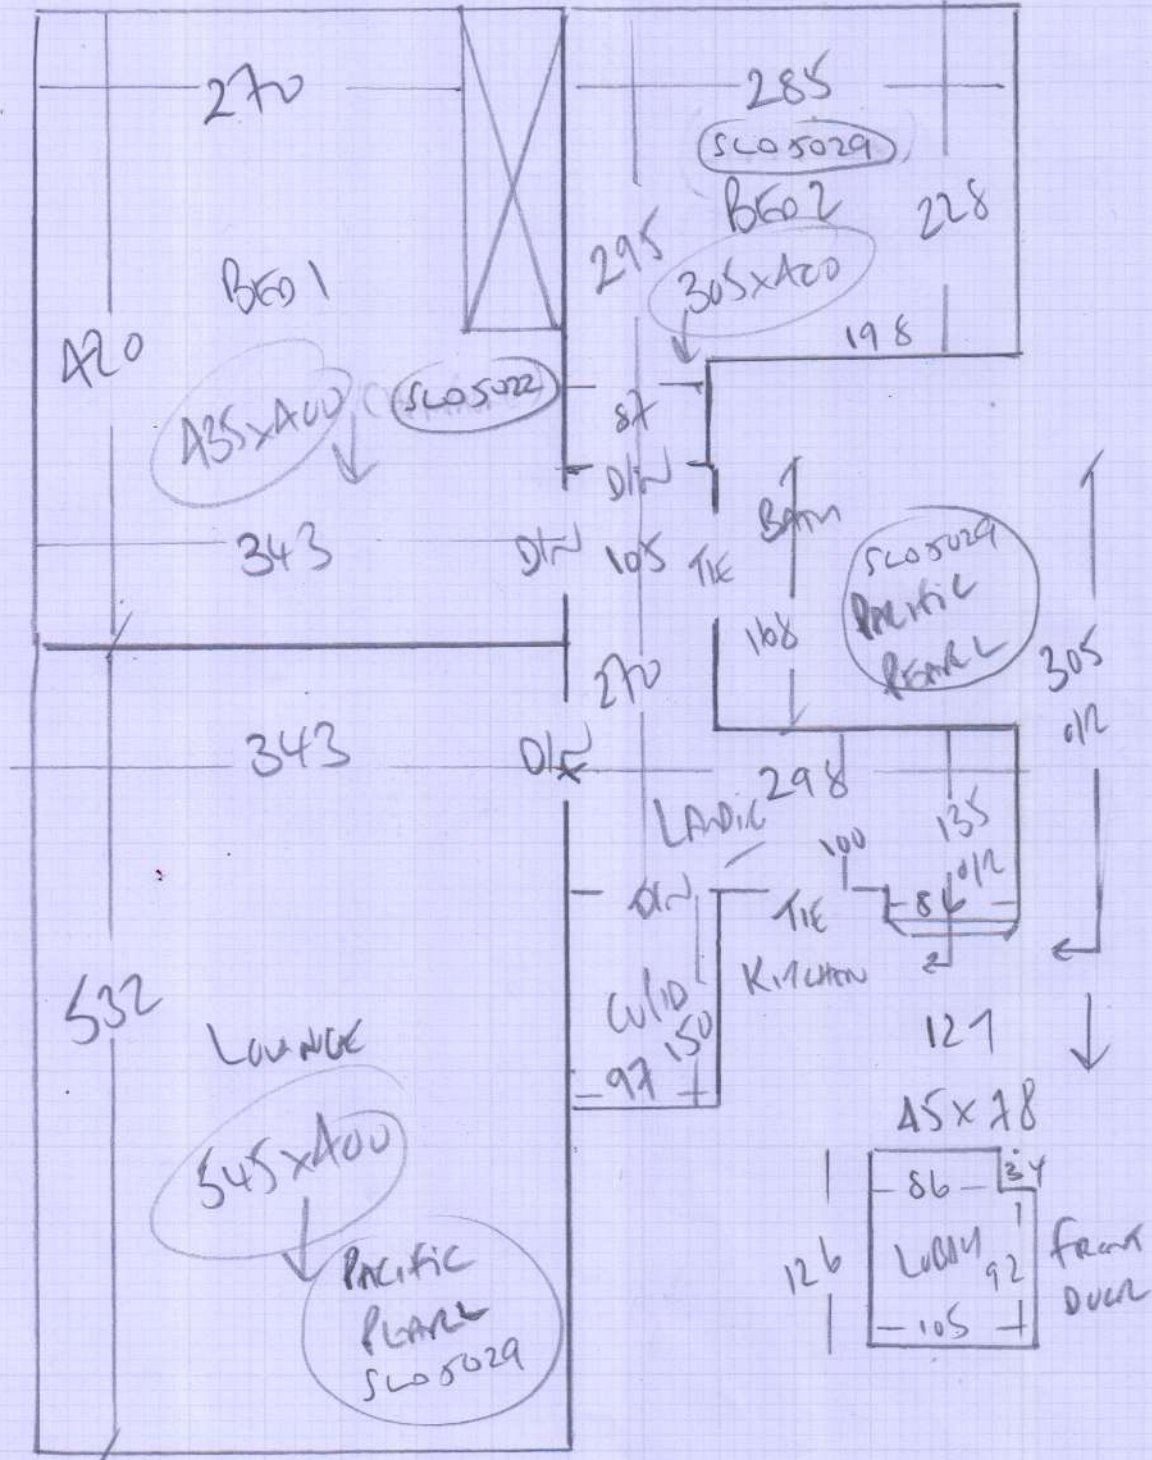

Job No: R 17441
Name: LING
Address: 22 BUREN CLOSE
WILLOUGHBY
Tel: KT4 8TW
Sheet: 1 of 2

SLANE 1WST 50'
Colour S022
BED 1 435 x 400

SLANE 1WST 50'
Colour S029
Landing 545 x 400
PLAN 410 x 400
BED 2 3.05 x 4m

SCALE 1/8" = 1'-0"

mrcarpet

MAIN BED →

SLO 5022 (HAMBURG)

Bed 2, LAUNDRY HALL → SLO 5029 PACIFIC PLACE

R17441
 LING
 22 BISLEY CLOSE
 WIMBORNE PARK
 KT4 8PN
 Sheet: 2 of 2

2022