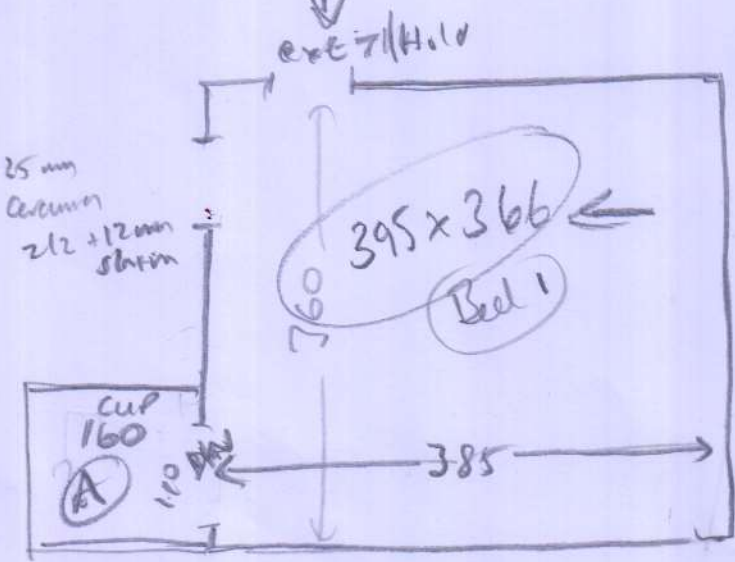

wood
uld Seagrass stuck
needs sl
MIR (x2)

- W1 0567105
- W2 0567088
- (10) 0457082
- W3 0607088

wood
uld Seagrass stuck
needs sl

(2 of 2)