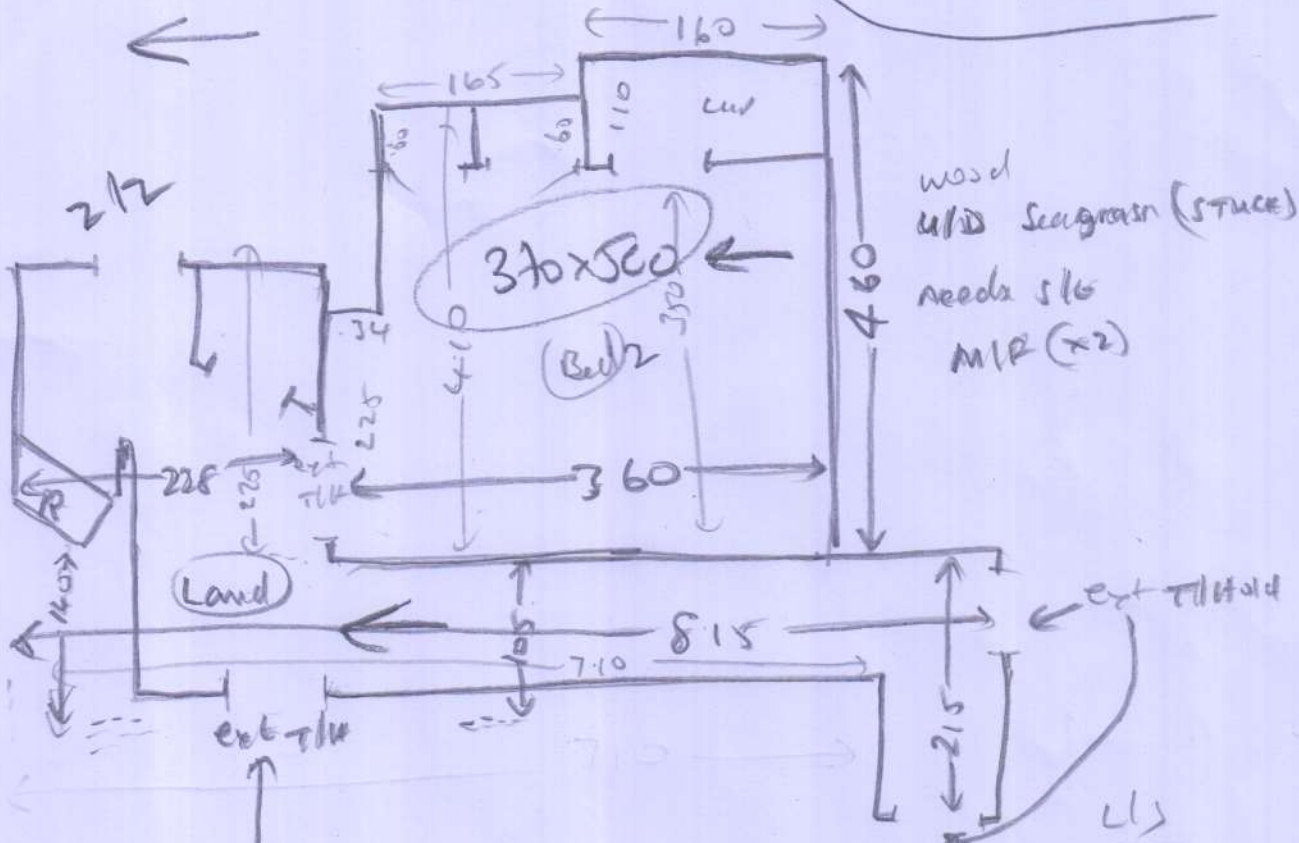

R17467

Job Mrs Morris  
 Name 32 Arthur Road  
 Address Wimbledon  
 SW19 7DU

Next Loop Collection

Bed 2  $3.70 \times 5m$

Bed 1  $3.95 \times 3.66m$

← Clam  $8.30 \times 4.57m$

(OP2)

R17461 Morris  
32 Armer Row  
Swig 70U

wood  
uld Seagrass (stuck)  
needs sl  
MIR (x2)

LL  
wood saw  
uld seagrass  
needs sl

wood  
uld Seagrass stuck  
needs sl  
MIR (x2)

- W1 0567105
- W2 0567088
- (10) 0457082
- W3 0607088

wood  
uld Seagrass stuck  
needs sl