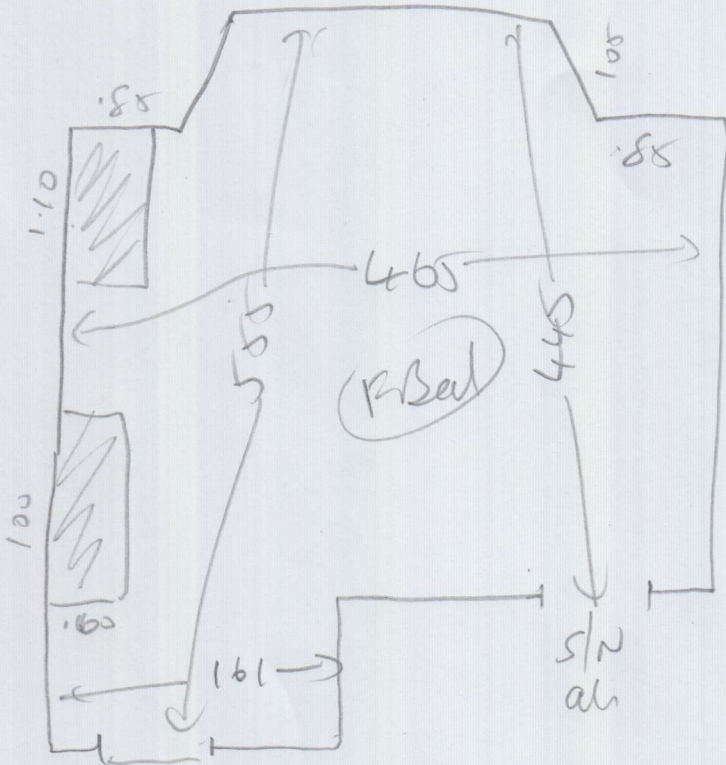

wall

R17479  
KAREN WALK  
FRANKSIDE GARDENS  
SW19 5EY

wall  
no u/b  
needs st  
no m/hr

Ed - ah

AURORA TRUST '6002'  
CORN ANOROMEDA  
5.65 x 5.00m