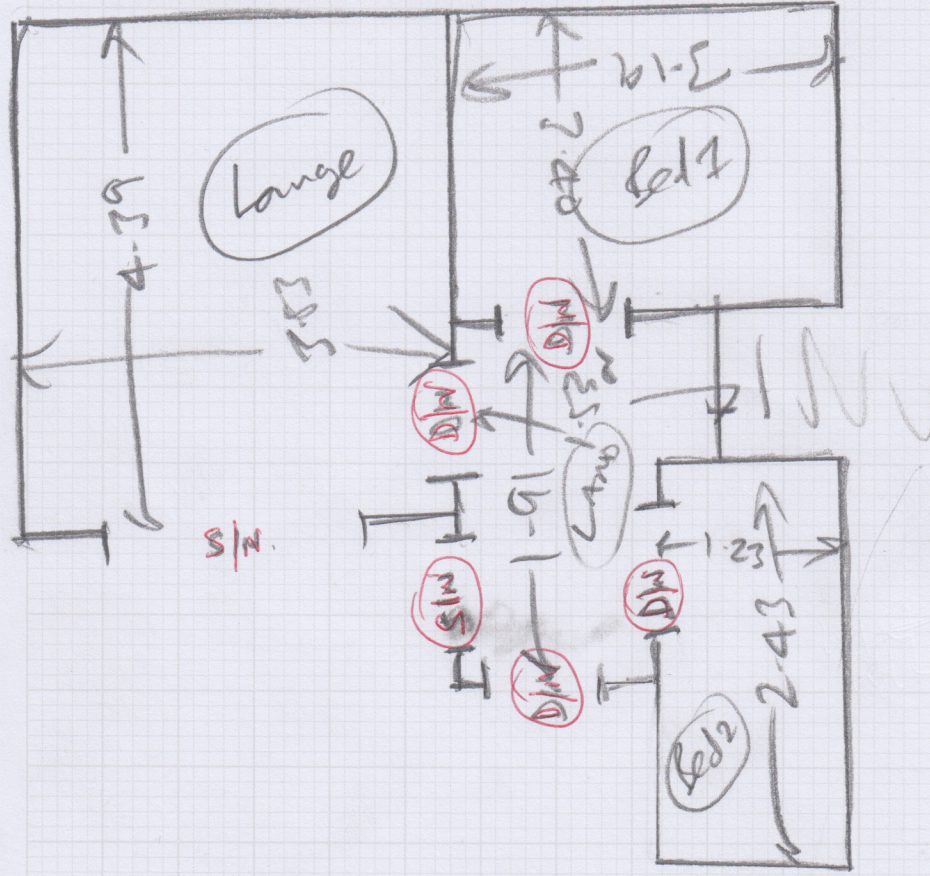

mrcarpets
 Job: R17496
 Name: Sognseen.
 Address: Flat 4 Camelia House
 Curlingvale
 Onebun Village
 Tel:
 Sheet: of 64270A

1 of 2

Plan 6.10 x 5m
 Lounge 4.00 x 5m

 10.10 x 5m
 = 50.50m²

mrcarpets
 Job No: R17496
 Name: Sign seen.
 Address: Flat 4 Carick House
 Curling Vale
 Onslow Village
 GU2 7QA.
 Tel:
 Sheet: 52 of 81

2 of 2
 1/4 Lend 1012.82
 72.82
 Ceiv 1.25 x .97