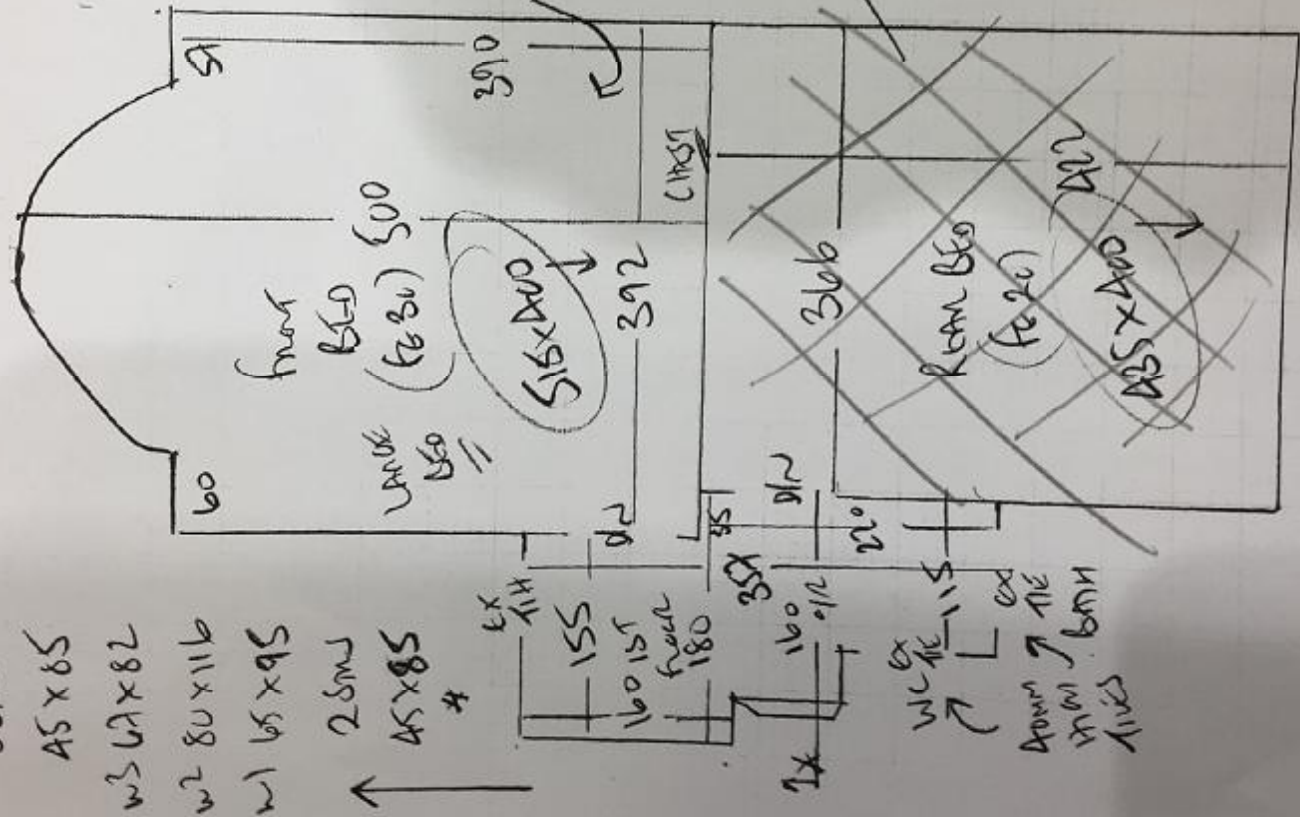

17/11/17

- To Have
- Block
- 45 x 103
- 88mJ
- 45 x 65
- w3 67 x 82
- w2 80 x 116
- w1 65 x 95
- 25mJ
- 45 x 85

PHASE 1 - SAT 27/15/17  
 front Bedroom  
 Landing + Stairs

R17510  
 Room 1  
 27 Beverley Ave  
 SW20 0RL  
 2 of 2

11 LARGE WINDOWS x 2

PHASE 2  
 TSA

2012

Alan  
 Sat 27/15/17