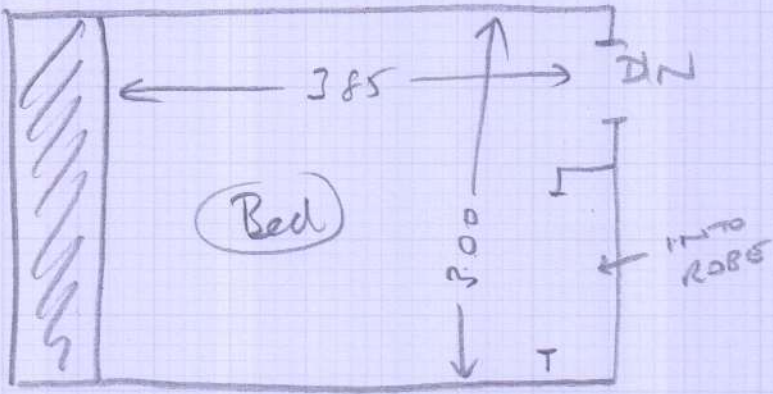

R 17519

Job No: MR. B DEEDEN
Name: FITZGEORGE PLACE
Address: WARREN RISE
Tel: NEW MALDEN
Sheet: KTB 45J

Lulworth LW35
310 x 4m

1021