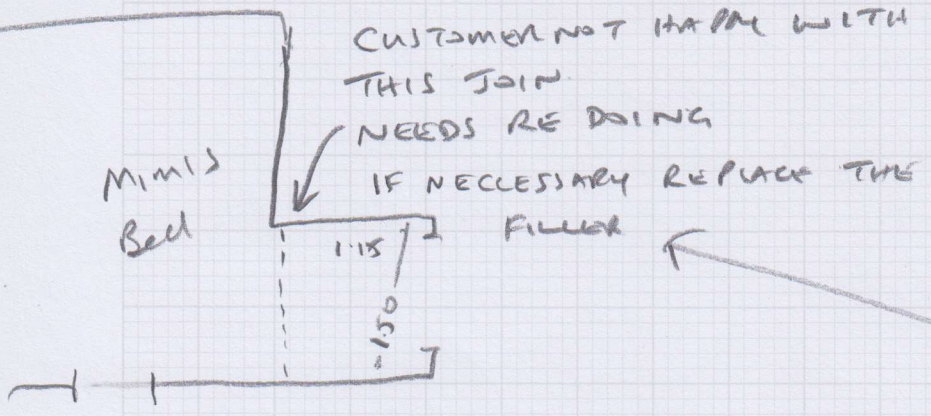

R17526

MRS I STRUB
70 MURRAY ROAD
LIMBLETON
SW19 4PE

Job Name: _____
Address: _____
Tel: _____
Sheet: _____ of: _____

Lounge JOINTS OK BUT NEED TAPPING
+ D/Room

TOP FLOOR CUPBOARD
(OFF CINEMA)

YOU ALREADY HAVE
THE DINAP

KINGS TRUST RADIUM/LEAD 1.60 x 5m

(USE WASTE TO FIT
FILLER IN MIMI'S BED)

FIT 2 CAR MATS

RING CUSTOMER
WHEN 1/2 HOUR
AWAY

07971 957424

FIT RUNNERS (ON SITE)

(10K1)

AMM
27/6/17
PM