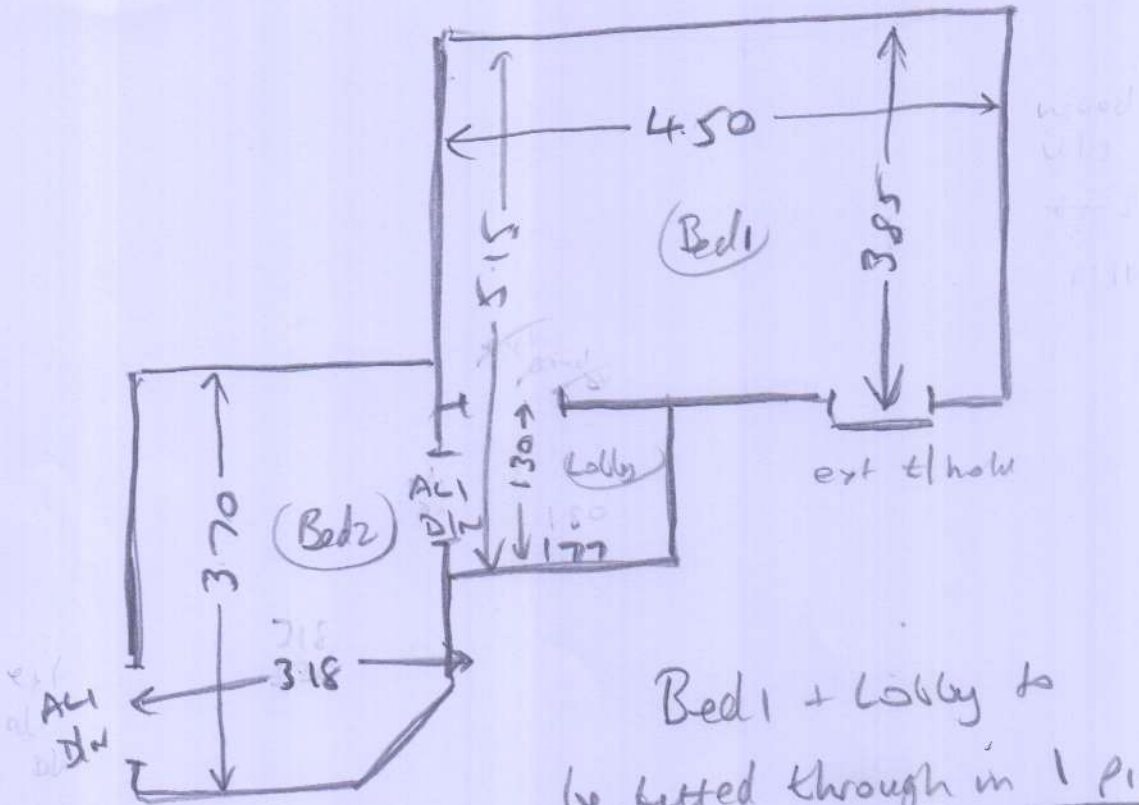

mrcarpet

R17547

---

Job: MRS D KARMEL  
 Name: 1 ALMER ROAD  
 Address: RAYNES PARK  
 SW20 0EL

---

Tel: \_\_\_\_\_  
 Sheet: \_\_\_\_\_ of: \_\_\_\_\_

Hawana, HAU02

7.80 x 5

Very tight measurements, cut carefully

(1 OR 2)

Layout

R12547  
MRS D. KARMEL

Bed 1 + Lobby to  
be fitted through in 1 piece

Measurements for Lobby and  
Bed 2 are v. tight cut  
CAREFULLY

(2 or 2)