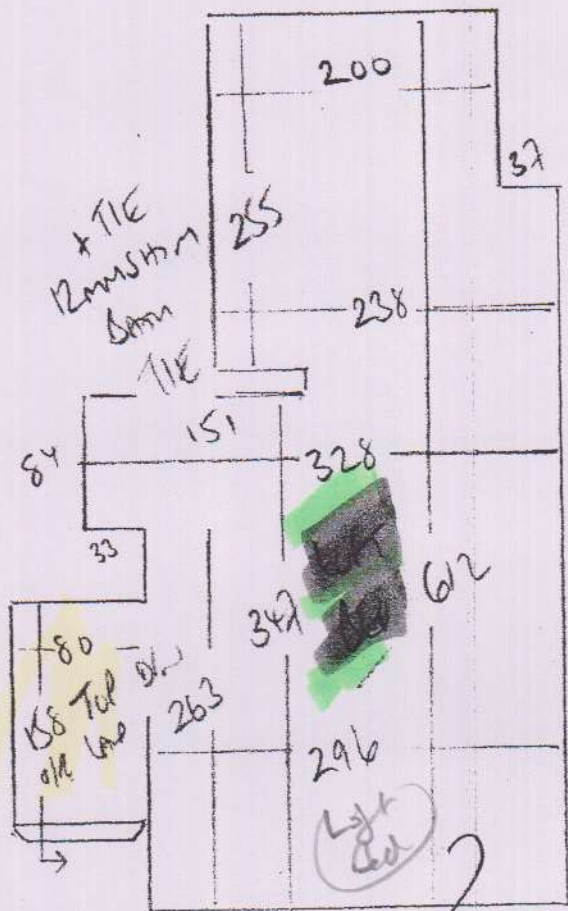

C/RAN

R17549  
WEST  
270 CHOUMEAT LD  
SEIS 4AL

4m

Silk TOUCH

Color SILK 329

RAN 700 x 400

28m<sup>2</sup>

BT floor 600

320 x 400

12.80m<sup>2</sup>

Part 2 of Job

(1 or 3)

Layout

R17549  
 WEST  
 27 BUCHHOLD? (Lay)  
 SETS AAL

- 45 x 70
- W1 61 x 80
- W2 71 x 110
- \*

~~SILK TOUCH~~  
~~SILK TOUCH~~  
~~625 x 400~~  
 25m<sup>2</sup>

- Total  
 Blk 2  
 48 x 88 ↑  
 71  
 48 x 71

NOTE  
 LEFT BED IS  
 DIFFERENT COLOUR  
 TO THE REST

(2 OR 3)

Layout

R17549  
WEST  
270 CHUMLEY ROAD  
SE15 4AL

BLN  
45 x 90  
77

45 x 73

NS 63 x 70

W4 80 x 110

W3 67 x 96

3 of 3