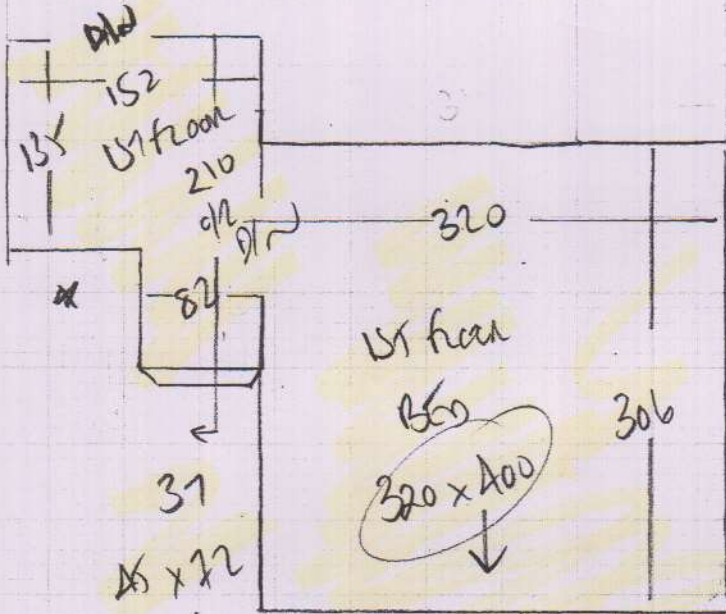

C/RAN

R17549  
WEST  
270 CHOUMEAT LD  
SEIS 4AL

4m

Silk TOUCH

Color SILK 329

RAN 700 x 400

28m<sup>2</sup>

BT floor 600

320 x 400

12.80m<sup>2</sup>

Part 2 of Job

(1 or 3)

Layout

R17549  
 WEST  
 27 BUCHHOLD? (Lay)  
 SETS AAL

- 45 x 70
- W1 61 x 80
- W2 71 x 110
- \*

~~SILK TOUCH~~  
~~SILK TOUCH~~  
~~625 x 400~~  
 25m<sup>2</sup>

- Total  
 Blk 2  
 48 x 88 ↑  
 71  
 48 x 71

NOTE  
 LEFT BED IS  
 DIFFERENT COLOUR  
 TO THE REST

(2 OR 3)

Layout

R17549  
WEST  
270 CHUMLEY ROAD  
SE15 4AL

BLN  
45 x 90  
77

45 x 73

NS 63 x 70

W4 80 x 110

W3 67 x 96

3 of 3