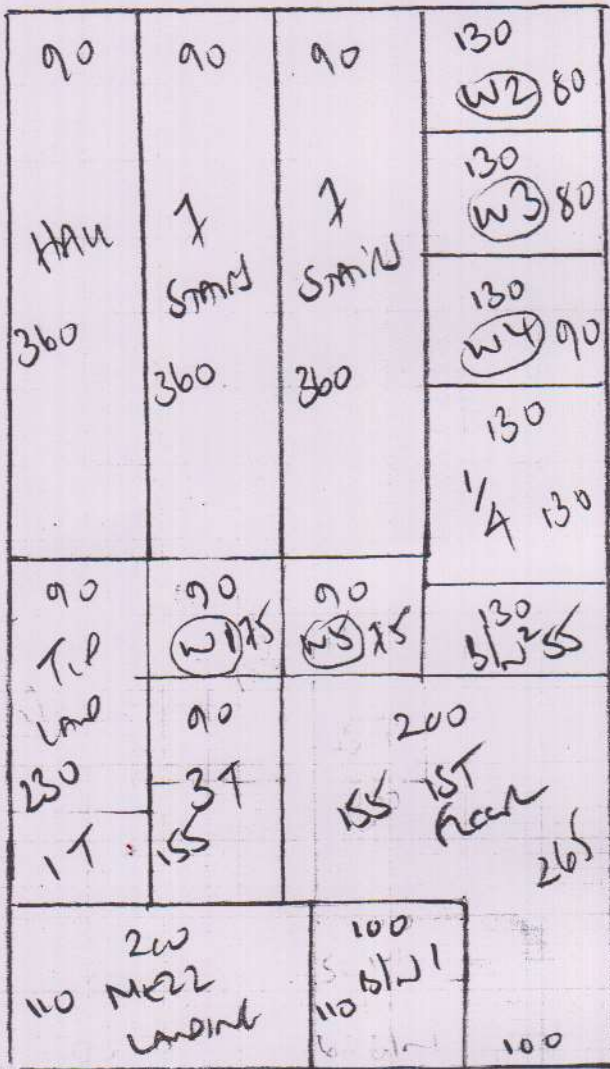

C/RAN

R17549  
WEST  
270 CHOUMEAT LD  
SEIS 4AL

4m

Silk TOUCH

Color SILK 329

RAN 700 x 400

28m<sup>2</sup>

BT floor 600

320 x 400

12.80m<sup>2</sup>

Part 2 of Job

(1 or 3)

Layout

R17549  
 WEST  
 27 BUCHHOLD? (Lay)  
 SETS AAL

- 45 x 70
- W1 61 x 80
- W2 71 x 110
- \*

~~SILK TOUCH~~  
~~SILK TOUCH~~  
~~625 x 400~~  
 25m<sup>2</sup>

- Total  
 Blk 2  
 48 x 88 ↑  
 71  
 48 x 71

NOTE  
 LEFT BED IS  
 DIFFERENT COLOUR  
 TO THE REST

(2 OR 3)

Layout

R17549  
WEST  
270 CHUMLEY ROAD  
SE15 4AL

BLN  
45 x 90  
77

45 x 73

NS 63 x 70

W4 80 x 110

W3 67 x 96

3 of 3