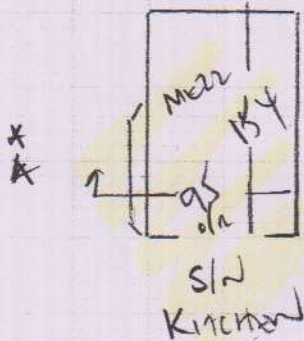

320 x 400

12.80m<sup>2</sup>

Part 2 of Job

(1 or 3)

Layout

R17549  
 WEST  
 27 BUCHHOLD? (Lay)  
 SETS AAL

- 45 x 70
- W1 61 x 80
- W2 71 x 110
- \*

~~SILK TOUCH~~  
~~SILK TOUCH~~  
~~625 x 400~~  
 25m<sup>2</sup>

- Total  
 Blk 2  
 48 x 88 ↑  
 71  
 48 x 71

NOTE  
 LEFT BED IS  
 DIFFERENT COLOUR  
 TO THE REST

(2 OR 3)

Layout

R17549  
WEST  
270 CHUMLEY ROAD  
SE15 4AL

BLN  
45 x 90  
77

45 x 73

NS 63 x 70

W4 80 x 110

W3 67 x 96

3 of 3