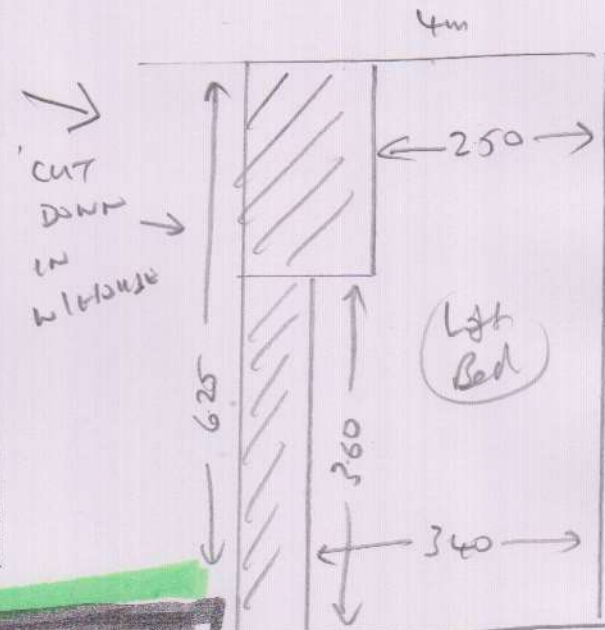

C/RAN

R17549  
WEST  
270 CHOUMEAT LD  
SEIS 4AL

4m

Silk TOUCH

Color SILK 329

RAN 700 x 400

28m<sup>2</sup>

BT floor 600

320 x 400

12.80m<sup>2</sup>

Part 2 of Job

(1 or 3)

Layout

R17549  
 WEST  
 27 BUCHHOLD? (Lay)  
 SETS AAL

- 45 x 70
- W1 61 x 80
- W2 71 x 110
- \*

~~SILK TOUCH~~  
~~SILK TOUCH~~  
~~625 x 400~~  
 25m<sup>2</sup>

- Total  
 Blk 2  
 48 x 88 ↑  
 71  
 48 x 71

NOTE  
 LEFT BED IS  
 DIFFERENT COLOUR  
 TO THE REST

(2 OR 3)

Layout

R17549  
WEST  
270 CHUMLEY ROAD  
SE15 4AL

BLN  
45 x 90  
77

45 x 73

NS 63 x 70

W4 80 x 110

W3 67 x 96

3 of 3